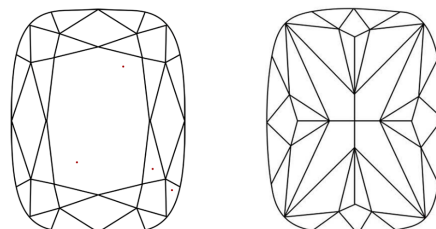

CLARITY CHARACTERISTICS

KEY TO SYMBOLS

Red symbols indicate internal characteristics.
Green symbols indicate external characteristics.

COLOR

D E F G H I J Faint Very Light Light

CLARITY

IF	VS¹⁻²	VS¹⁻²	SI¹⁻²	I¹⁻³
Internally Flawless	Very Very Slightly Included	Very Slightly Included	Slightly Included	Included