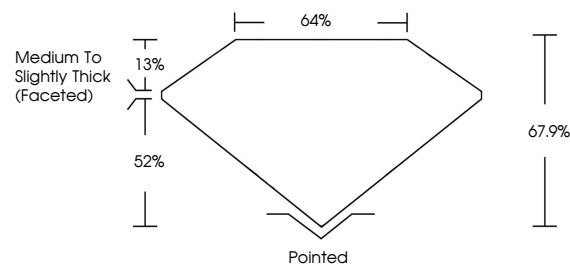

PROPORTIONS