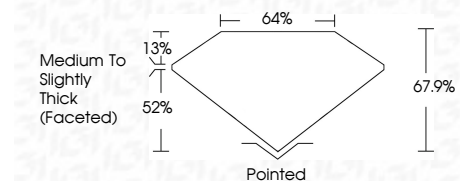

**ELECTRONIC COPY**

LG641412355  
Report verification at igi.org

July 17, 2024  
IGI Report Number **LG641412355**  
Description **LABORATORY GROWN DIAMOND**  
Shape and Cutting Style **CUSHION BRILLIANT**  
Measurements **7.14 X 5.17 X 3.51 MM**

**GRADING RESULTS**

Carat Weight **1.04 CARAT**  
Color Grade **H**  
Clarity Grade **VVS 2**

**ADDITIONAL GRADING INFORMATION**

Polish **EXCELLENT**  
Symmetry **EXCELLENT**  
Fluorescence **NONE**  
Inscription(s) **IGI LG641412355**  
Comments: This Laboratory Grown Diamond was created by Chemical Vapor Deposition (CVD) growth process. Type IIa

July 17, 2024  
IGI Report No LG641412355  
**CUSHION BRILLIANT**  
7.14 X 5.17 X 3.51 MM  
1.04 CARAT H  
Carat Weight  
Color Grade  
Clarity Grade  
Depth  
Table  
Girdle  
Medium to Slightly Thick (Faceted)  
Pointed  
EXCELLENT  
EXCELLENT  
NONE  
IGI LG641412355  
Inscription(s)  
Comments: This Laboratory Grown Diamond was created by Chemical Vapor Deposition (CVD) growth process. Type IIa

**LABORATORY GROWN DIAMOND REPORT**

July 17, 2024  
IGI Report Number **LG641412355**  
Description **LABORATORY GROWN DIAMOND**  
Shape and Cutting Style **CUSHION BRILLIANT**  
Measurements **7.14 X 5.17 X 3.51 MM**