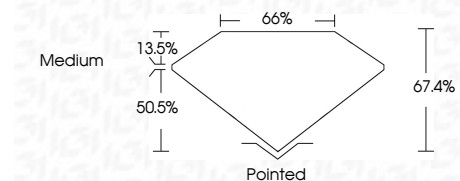

Measurements **8.13 X 5.76 X 3.88 MM**

GRADING RESULTS

Carat Weight **1.56 CARAT**
Color Grade **E**
Clarity Grade **VVS 2**

ADDITIONAL GRADING INFORMATION

Polish **EXCELLENT**
Symmetry **EXCELLENT**
Fluorescence **NONE**
Inscription(s) **IGI LG641473967**
Comments: This Laboratory Grown Diamond was created by Chemical Vapor Deposition (CVD) growth process. Type IIa

July 2, 2024
IGI Report No **LG641473967**
CUT CORNERED RECT. MODIFIED BRILLIANT
8.13 X 5.76 X 3.88 MM
Carat Weight **1.56 CARAT**
Color Grade **E**
Clarity Grade **VVS 2**
Depth **13.5%**
Table **50.5%**
Girdle **Medium**
Culet **Pointed**
Polish **EXCELLENT**
Symmetry **EXCELLENT**
Fluorescence **NONE**
Inscription(s) **IGI LG641473967**
Comments: This Laboratory Grown Diamond was created by Chemical Vapor Deposition (CVD) growth process. Type IIa

LABORATORY GROWN DIAMOND REPORT

July 2, 2024
IGI Report Number **LG641473967**
Description **LABORATORY GROWN DIAMOND**
Shape and Cutting Style **CUT CORNERED RECTANGULAR
MODIFIED BRILLIANT**
Measurements **8.13 X 5.76 X 3.88 MM**

GRADING RESULTS

Carat Weight **1.56 CARAT**
Color Grade **E**
Clarity Grade **VVS 2**

ADDITIONAL GRADING INFORMATION

Polish **EXCELLENT**
Symmetry **EXCELLENT**
Fluorescence **NONE**
Inscription(s) **IGI LG641473967**