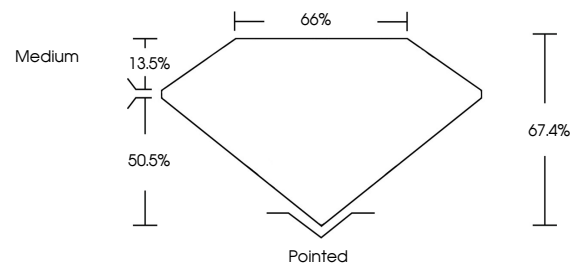

Measurements **8.13 X 5.76 X 3.88 MM**

GRADING RESULTS

Carat Weight **1.56 CARAT**
Color Grade **E**
Clarity Grade **VVS 2**

ADDITIONAL GRADING INFORMATION

Polish **EXCELLENT**
Symmetry **EXCELLENT**
Fluorescence **NONE**
Inscription(s) **IGI LG641473967**
Comments: This Laboratory Grown Diamond was created by Chemical Vapor Deposition (CVD) growth process. Type IIa

July 2, 2024
IGI Report No **LG641473967**
CUT CORNERED RECT. MODIFIED BRILLIANT
8.13 X 5.76 X 3.88 MM
Carat Weight **1.56 CARAT**
Color Grade **E**
Clarity Grade **VVS 2**
Depth **13.5%**
Table **50.5%**
Girdle **Medium**
Culet **Pointed**
Polish **EXCELLENT**
Symmetry **EXCELLENT**
Fluorescence **NONE**
Inscription(s) **IGI LG641473967**
Comments: This Laboratory Grown Diamond was created by Chemical Vapor Deposition (CVD) growth process. Type IIa

GRADING RESULTS

Carat Weight **1.56 CARAT**
Color Grade **E**
Clarity Grade **VVS 2**

ADDITIONAL GRADING INFORMATION

Polish **EXCELLENT**
Symmetry **EXCELLENT**
Fluorescence **NONE**
Inscription(s) **IGI LG641473967**

Comments: This Laboratory Grown Diamond was created by Chemical Vapor Deposition (CVD) growth process. Type IIa

PROPORTIONS

Sample Image Used

CLARITY CHARACTERISTICS

KEY TO SYMBOLS

Red symbols indicate internal characteristics.
Green symbols indicate external characteristics.