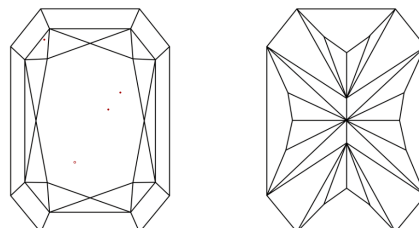

CLARITY CHARACTERISTICS

KEY TO SYMBOLS

Red symbols indicate internal characteristics.
Green symbols indicate external characteristics.

COLOR

D E F G H I J Faint Very Light Light

CLARITY

IF	VVS¹⁻²	VS¹⁻²	SI¹⁻²	I¹⁻³
Internally Flawless	Very Very Slightly Included	Very Slightly Included	Slightly Included	Included