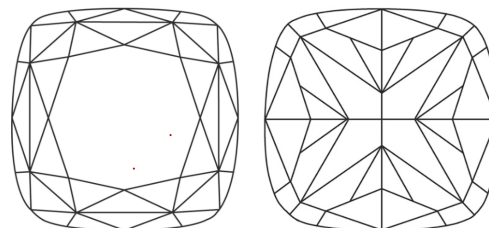

CLARITY CHARACTERISTICS

KEY TO SYMBOLS

Red symbols indicate internal characteristics.
Green symbols indicate external characteristics.