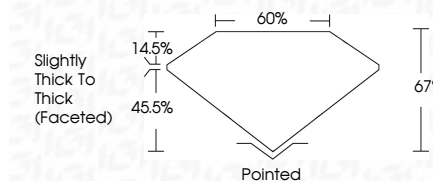

ELECTRONIC COPY

LG641474955
Report verification at igi.org

July 6, 2024
IGI Report Number **LG641474955**
Description **LABORATORY GROWN DIAMOND**
Shape and Cutting Style **SQUARE CUSHION MODIFIED BRILLIANT**
Measurements **6.37 X 6.27 X 4.20 MM**

GRADING RESULTS
Carat Weight **1.55 CARAT**
Color Grade **FANCY INTENSE YELLOW**
Clarity Grade **VVS 2**

ADDITIONAL GRADING INFORMATION
Polish **EXCELLENT**
Symmetry **EXCELLENT**
Fluorescence **NONE**
Inscription(s) **IGI LG641474955**
Comments: This Laboratory Grown Diamond was created by Chemical Vapor Deposition (CVD) growth process.

July 6, 2024
IGI Report No **LG641474955**
SQUARE CUSHION MODIFIED BRILLIANT
6.37 X 6.27 X 4.20 MM
Carat Weight **1.55 CARAT**
Color Grade **FANCY INTENSE YELLOW**
Clarity Grade **VVS 2**
Depth **67%**
Table **60%**
Girdle **Slightly Thick To Thick (Faceted)**
Culet **Pointed**
Polish **EXCELLENT**
Symmetry **EXCELLENT**
Fluorescence **NONE**
Inscription(s) **IGI LG641474955**
Comments: This Laboratory Grown Diamond was created by Chemical Vapor Deposition (CVD) growth process.

LABORATORY GROWN DIAMOND REPORT

July 6, 2024
IGI Report Number **LG641474955**
Description **LABORATORY GROWN DIAMOND**
Shape and Cutting Style **SQUARE CUSHION MODIFIED BRILLIANT**
Measurements **6.37 X 6.27 X 4.20 MM**