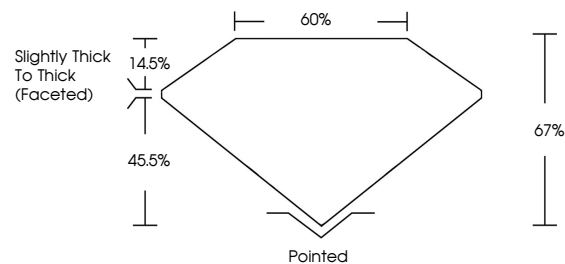

July 6, 2024
IGI Report No **LG641474955**
SQUARE CUSHION MODIFIED BRILLIANT
6.37 X 6.27 X 4.20 MM
Carat Weight **1.55 CARAT**
Color Grade **FANCY INTENSE YELLOW**
Clarity Grade **VVS 2**
Depth **67%**
Table **60%**
Girdle **Slightly Thick To Thick (Faceted)**
Culet **Pointed**
Polish **EXCELLENT**
Symmetry **EXCELLENT**
Fluorescence **NONE**
Inscription(s) **IGI LG641474955**
Comments: This Laboratory Grown Diamond was created by Chemical Vapor Deposition (CVD) growth process.

GRADING RESULTS

Carat Weight **1.55 CARAT**
Color Grade **FANCY INTENSE YELLOW**
Clarity Grade **VVS 2**

ADDITIONAL GRADING INFORMATION

Polish **EXCELLENT**
Symmetry **EXCELLENT**
Fluorescence **NONE**
Inscription(s) **IGI LG641474955**

Comments: This Laboratory Grown Diamond was created by Chemical Vapor Deposition (CVD) growth process.

PROPORTIONS

CLARITY CHARACTERISTICS

KEY TO SYMBOLS

Red symbols indicate internal characteristics.
Green symbols indicate external characteristics.

Sample Image Used

COLOR

D E F G H I J Faint Very Light Light

CLARITY

IF	VS ¹⁻²	VS ¹⁻²	SI ¹⁻²	I ¹⁻³
Internally Flawless	Very Very Slightly Included	Very Slightly Included	Slightly Included	Included