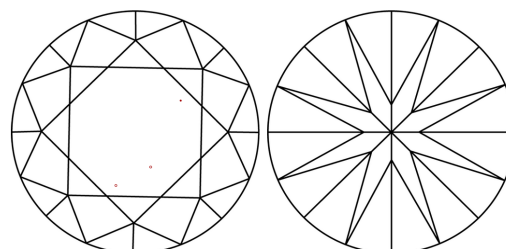

CLARITY CHARACTERISTICS

KEY TO SYMBOLS

Red symbols indicate internal characteristics.
Green symbols indicate external characteristics.

COLOR

D E F G H I J Faint Very Light Light

CLARITY

IF	VVS¹⁻²	VS¹⁻²	SI¹⁻²	I¹⁻³
Internally Flawless	Very Very Slightly Included	Very Slightly Included	Slightly Included	Included