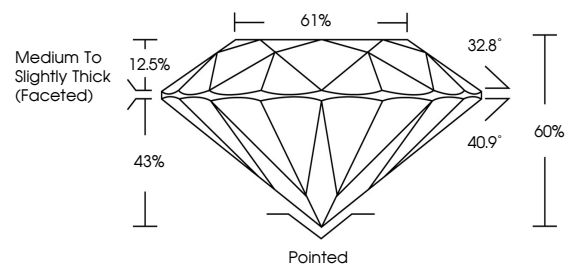

PROPORTIONS