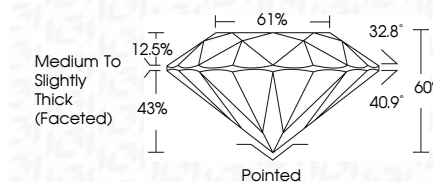

ELECTRONIC COPY

LG641478452
Report verification at igi.org

July 6, 2024
IGI Report Number **LG641478452**
Description **LABORATORY GROWN DIAMOND**
Shape and Cutting Style **ROUND BRILLIANT**
Measurements **6.74 - 6.76 X 4.05 MM**

GRADING RESULTS
Carat Weight **1.14 CARAT**
Color Grade **E**
Clarity Grade **VVS 2**
Cut Grade **EXCELLENT**

ADDITIONAL GRADING INFORMATION
Polish **EXCELLENT**
Symmetry **EXCELLENT**
Fluorescence **NONE**
Inscription(s) **IGI LG641478452**
Comments: This Laboratory Grown Diamond was created by Chemical Vapor Deposition (CVD) growth process. Type IIa

July 6, 2024
IGI Report No LG641478452
ROUND BRILLIANT
6.74 - 6.76 X 4.05 MM
Carat Weight **1.14 CARAT**
Color Grade **E**
Clarity Grade **VVS 2**
Cut Grade **EXCELLENT**
Depth **43%**
Table **61%**
Girdle **Medium To Slightly Thick (Faceted)**
Culet **Pointed**
Polish **EXCELLENT**
Symmetry **EXCELLENT**
Fluorescence **NONE**
Inscription(s) **IGI LG641478452**
Comments: This Laboratory Grown Diamond was created by Chemical Vapor Deposition (CVD) growth process. Type IIa

LABORATORY GROWN DIAMOND REPORT

July 6, 2024
IGI Report Number **LG641478452**
Description **LABORATORY GROWN DIAMOND**
Shape and Cutting Style **ROUND BRILLIANT**
Measurements **6.74 - 6.76 X 4.05 MM**