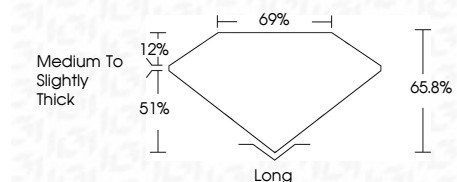

ELECTRONIC COPY

LG641478763
Report verification at igi.org

July 13, 2024
IGI Report Number **LG641478763**
Description **LABORATORY GROWN DIAMOND**
Shape and Cutting Style **EMERALD CUT**
Measurements **11.63 X 8.31 X 5.47 MM**

GRADING RESULTS
Carat Weight **5.02 CARATS**
Color Grade **F**
Clarity Grade **VS 1**

ADDITIONAL GRADING INFORMATION
Polish **EXCELLENT**
Symmetry **EXCELLENT**
Fluorescence **NONE**
Inscription(s) **IGI LG641478763**
Comments: This Laboratory Grown Diamond was created by Chemical Vapor Deposition (CVD) growth process. Type IIa

July 13, 2024
IGI Report No **LG641478763**
EMERALD CUT
11.63 X 8.31 X 5.47 MM
5.02 CARATS
Color Grade **F**
Clarity Grade **VS 1**
Depth **65.8%**
Table **69%**
Girdle **Medium to Slightly Thick**
Culet **Long**
Polish **EXCELLENT**
Symmetry **EXCELLENT**
Fluorescence **NONE**
Inscription(s) **IGI LG641478763**
Comments: This Laboratory Grown Diamond was created by Chemical Vapor Deposition (CVD) growth process. Type IIa

LABORATORY GROWN DIAMOND REPORT

July 13, 2024
IGI Report Number **LG641478763**
Description **LABORATORY GROWN DIAMOND**
Shape and Cutting Style **EMERALD CUT**
Measurements **11.63 X 8.31 X 5.47 MM**

GRADING RESULTS
Carat Weight **5.02 CARATS**
Color Grade **F**
Clarity Grade **VS 1**