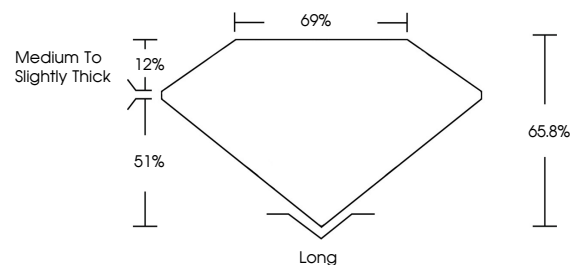

ELECTRONIC COPY

LG641478763
Report verification at igi.org

July 13, 2024
IGI Report Number **LG641478763**
Description **LABORATORY GROWN DIAMOND**
Shape and Cutting Style **EMERALD CUT**
Measurements **11.63 X 8.31 X 5.47 MM**

July 13, 2024
IGI Report No **LG641478763**
EMERALD CUT
11.63 X 8.31 X 5.47 MM
5.02 CARATS
Color Grade **F**
Clarity Grade **VS 1**
Depth **65.8%**
Table **69%**
Girdle **Medium to Slightly Thick**
Culet **Long**
Polish **EXCELLENT**
Symmetry **EXCELLENT**
Fluorescence **NONE**
Inscription(s) **IGI LG641478763**
Comments: This Laboratory Grown Diamond was created by Chemical Vapor Deposition (CVD) growth process. Type IIa

LABORATORY GROWN DIAMOND REPORT

July 13, 2024
IGI Report Number **LG641478763**
Description **LABORATORY GROWN DIAMOND**
Shape and Cutting Style **EMERALD CUT**
Measurements **11.63 X 8.31 X 5.47 MM**

GRADING RESULTS
Carat Weight **5.02 CARATS**
Color Grade **F**
Clarity Grade **VS 1**

PROPORTIONS

CLARITY CHARACTERISTICS

KEY TO SYMBOLS

Red symbols indicate internal characteristics.
Green symbols indicate external characteristics.

COLOR

D E F G H I J Faint Very Light Light

CLARITY

| | | | | |
|---------------------|-----------------------------|------------------------|-------------------|------------------|
| IF | VS ¹⁻² | VS ¹⁻² | SI ¹⁻² | I ¹⁻³ |
| Internally Flawless | Very Very Slightly Included | Very Slightly Included | Slightly Included | Included |