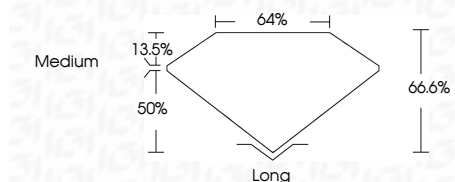

ELECTRONIC COPY

LG641481642
Report verification at igi.org

July 6, 2024
IGI Report Number **LG641481642**
Description **LABORATORY GROWN DIAMOND**
Shape and Cutting Style **EMERALD CUT**
Measurements **8.53 X 5.98 X 3.98 MM**

GRADING RESULTS

Carat Weight **2.03 CARATS**
Color Grade **E**
Clarity Grade **SI 1**

ADDITIONAL GRADING INFORMATION

Polish **EXCELLENT**
Symmetry **EXCELLENT**
Fluorescence **NONE**
Inscription(s) **IGI LG641481642**
Comments: This Laboratory Grown Diamond was created by Chemical Vapor Deposition (CVD) growth process. Type IIa

IGI

July 6, 2024
IGI Report No. **LG641481642**
EMERALD CUT
Carat Weight **2.03 CARATS**
Color Grade **E**
Clarity Grade **SI 1**
Depth **66.6%**
Table **64%**
Girdle **Medium**
Culet **Long**
Polish **EXCELLENT**
Symmetry **EXCELLENT**
Fluorescence **NONE**
Inscription(s) **IGI LG641481642**

Comments: This Laboratory Grown Diamond was created by Chemical Vapor Deposition (CVD) growth process. Type IIa

LABORATORY GROWN DIAMOND REPORT

July 6, 2024
IGI Report Number **LG641481642**
Description **LABORATORY GROWN DIAMOND**
Shape and Cutting Style **EMERALD CUT**
Measurements **8.53 X 5.98 X 3.98 MM**