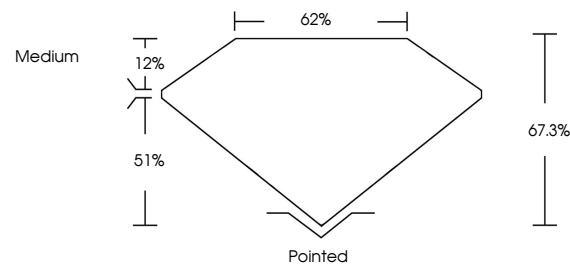

July 5, 2024
IGI Report No LG641481720
CUT CORNERED RECT. MODIFIED BRILLIANT
8.05 X 5.84 X 3.93 MM
Carat Weight **1.56 CARAT**
Color Grade **FANCY VIVID YELLOW**
Clarity Grade **VS 1**
Depth **67.3%**
Table **51%**
Girdle **Medium**
Culet **Pointed**
Polish **EXCELLENT**
Symmetry **EXCELLENT**
Fluorescence **NONE**
Inscription(s) **IGI LG641481720**
Comments: This Laboratory Grown Diamond was created by Chemical Vapor Deposition (CVD) growth process.

GRADING RESULTS

Carat Weight **1.56 CARAT**
Color Grade **FANCY VIVID YELLOW**
Clarity Grade **VS 1**

ADDITIONAL GRADING INFORMATION

Polish **EXCELLENT**
Symmetry **EXCELLENT**
Fluorescence **NONE**
Inscription(s) **IGI LG641481720**

Comments: This Laboratory Grown Diamond was created by Chemical Vapor Deposition (CVD) growth process.

PROPORTIONS

Sample Image Used

CLARITY CHARACTERISTICS

KEY TO SYMBOLS

Red symbols indicate internal characteristics.
Green symbols indicate external characteristics.