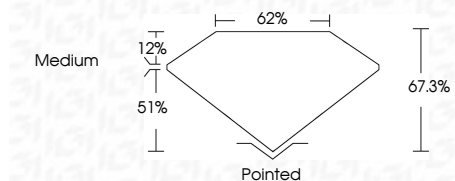

ELECTRONIC COPY

LG641481720
Report verification at igi.org

July 5, 2024
IGI Report Number **LG641481720**
Description **LABORATORY GROWN DIAMOND**
Shape and Cutting Style **CUT CORNERED
RECTANGULAR MODIFIED
BRILLIANT**
Measurements **8.05 X 5.84 X 3.93 MM**

GRADING RESULTS

Carat Weight **1.56 CARAT**
Color Grade **FANCY VIVID YELLOW**
Clarity Grade **VS 1**

ADDITIONAL GRADING INFORMATION

Polish **EXCELLENT**
Symmetry **EXCELLENT**
Fluorescence **NONE**
Inscription(s) **IGI LG641481720**
Comments: This Laboratory Grown Diamond was created by Chemical Vapor Deposition (CVD) growth process.

July 5, 2024
IGI Report No LG641481720
CUT CORNERED RECT. MODIFIED BRILLIANT
8.05 X 5.84 X 3.93 MM
Carat Weight **1.56 CARAT**
Color Grade **FANCY VIVID YELLOW**
Clarity Grade **VS 1**
Depth **67.3%**
Table **51%**
Girdle **Medium**
Culet **Pointed**
Polish **EXCELLENT**
Symmetry **EXCELLENT**
Fluorescence **NONE**
Inscription(s) **IGI LG641481720**
Comments: This Laboratory Grown Diamond was created by Chemical Vapor Deposition (CVD) growth process.

GRADING RESULTS

Carat Weight **1.56 CARAT**
Color Grade **FANCY VIVID YELLOW**
Clarity Grade **VS 1**

ADDITIONAL GRADING INFORMATION

Polish **EXCELLENT**
Symmetry **EXCELLENT**
Fluorescence **NONE**
Inscription(s) **IGI LG641481720**