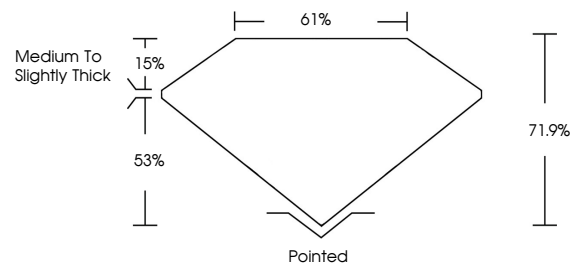

July 9, 2024
IGI Report No LG641483769
CUT CORNERED RECT. MODIFIED BRILLIANT
7.94 X 5.66 X 4.07 MM
Carat Weight **1.56 CARAT**
Color Grade **E**
Clarity Grade **VVS 2**
Depth **71.9%**
Table **61%**
Girdle **Medium to Slightly Thick**
Culet **Pointed**
Polish **EXCELLENT**
Symmetry **EXCELLENT**
Fluorescence **NONE**
Inscription(s) **IGI LG641483769**
Comments: This Laboratory Grown Diamond was created by Chemical Vapor Deposition (CVD) growth process. Type IIa

GRADING RESULTS

Carat Weight **1.56 CARAT**
Color Grade **E**
Clarity Grade **VVS 2**

ADDITIONAL GRADING INFORMATION

Polish **EXCELLENT**
Symmetry **EXCELLENT**
Fluorescence **NONE**
Inscription(s) **IGI LG641483769**

Comments: This Laboratory Grown Diamond was created by Chemical Vapor Deposition (CVD) growth process. Type IIa

PROPORTIONS

Sample Image Used

CLARITY CHARACTERISTICS

KEY TO SYMBOLS

Red symbols indicate internal characteristics.
Green symbols indicate external characteristics.