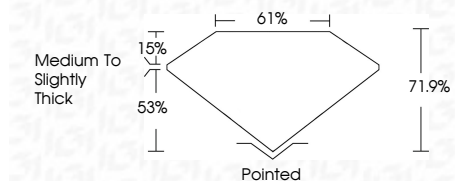

ELECTRONIC COPY

LG641483769
Report verification at igi.org

July 9, 2024
IGI Report Number **LG641483769**
Description **LABORATORY GROWN DIAMOND**
Shape and Cutting Style **CUT CORNERED
RECTANGULAR MODIFIED
BRILLIANT**
Measurements **7.94 X 5.66 X 4.07 MM**

GRADING RESULTS

Carat Weight **1.56 CARAT**
Color Grade **E**
Clarity Grade **VVS 2**

ADDITIONAL GRADING INFORMATION

Polish **EXCELLENT**
Symmetry **EXCELLENT**
Fluorescence **NONE**
Inscription(s) **IGI LG641483769**
Comments: This Laboratory Grown Diamond was created by Chemical Vapor Deposition (CVD) growth process. Type IIa

July 9, 2024
IGI Report No LG641483769
CUT CORNERED RECT. MODIFIED BRILLIANT
7.94 X 5.66 X 4.07 MM
Carat Weight **1.56 CARAT**
Color Grade **E**
Clarity Grade **VVS 2**
Depth **71.9%**
Table **61%**
Girdle **Medium to Slightly Thick**
Culet **Pointed**
Polish **EXCELLENT**
Symmetry **EXCELLENT**
Fluorescence **NONE**
Inscription(s) **IGI LG641483769**
Comments: This Laboratory Grown Diamond was created by Chemical Vapor Deposition (CVD) growth process. Type IIa

LABORATORY GROWN DIAMOND REPORT

July 9, 2024
IGI Report Number **LG641483769**
Description **LABORATORY GROWN DIAMOND**
Shape and Cutting Style **CUT CORNERED RECTANGULAR
MODIFIED BRILLIANT**
Measurements **7.94 X 5.66 X 4.07 MM**