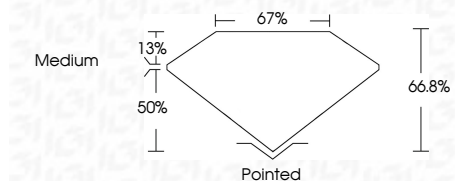

ELECTRONIC COPY

LG641484015
Report verification at igi.org

July 1, 2024
IGI Report Number **LG641484015**
Description **LABORATORY GROWN DIAMOND**

Shape and Cutting Style **CUT CORNERED
RECTANGULAR MODIFIED
BRILLIANT**

Measurements **8.22 X 5.66 X 3.78 MM**

GRADING RESULTS

Carat Weight **1.52 CARAT**
Color Grade **E**
Clarity Grade **VVS 2**

ADDITIONAL GRADING INFORMATION

Polish **EXCELLENT**
Symmetry **EXCELLENT**
Fluorescence **NONE**
Inscription(s) **IGI LG641484015**
Comments: This Laboratory Grown Diamond was created by Chemical Vapor Deposition (CVD) growth process. Type IIa

July 1, 2024
IGI Report No **LG641484015**
CUT CORNERED RECT. MODIFIED BRILLIANT
8.22 X 5.66 X 3.78 MM
Carat Weight **1.52 CARAT**
Color Grade **E**
Clarity Grade **VVS 2**
Depth **66.8%**
Table **67%**
Girdle **Medium**
Culet **Pointed**
Polish **EXCELLENT**
Symmetry **EXCELLENT**
Fluorescence **NONE**
Inscription(s) **IGI LG641484015**
Comments: This Laboratory Grown Diamond was created by Chemical Vapor Deposition (CVD) growth process. Type IIa

LABORATORY GROWN DIAMOND REPORT

July 1, 2024
IGI Report Number **LG641484015**
Description **LABORATORY GROWN DIAMOND**
Shape and Cutting Style **CUT CORNERED RECTANGULAR
MODIFIED BRILLIANT**
Measurements **8.22 X 5.66 X 3.78 MM**