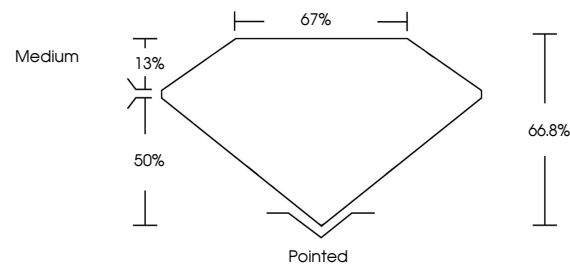

Measurements **8.22 X 5.66 X 3.78 MM**

GRADING RESULTS

Carat Weight **1.52 CARAT**
Color Grade **E**
Clarity Grade **VVS 2**

ADDITIONAL GRADING INFORMATION

Polish **EXCELLENT**
Symmetry **EXCELLENT**
Fluorescence **NONE**
Inscription(s) **IGI LG641484015**
Comments: This Laboratory Grown Diamond was created by Chemical Vapor Deposition (CVD) growth process. Type IIa

July 1, 2024
IGI Report No **LG641484015**
CUT CORNERED RECT. MODIFIED BRILLIANT
8.22 X 5.66 X 3.78 MM
Carat Weight **1.52 CARAT**
Color Grade **E**
Clarity Grade **VVS 2**
Depth **66.8%**
Table **67%**
Girdle **Medium**
Culet **Pointed**
Polish **EXCELLENT**
Symmetry **EXCELLENT**
Fluorescence **NONE**
Inscription(s) **IGI LG641484015**
Comments: This Laboratory Grown Diamond was created by Chemical Vapor Deposition (CVD) growth process. Type IIa

GRADING RESULTS

Carat Weight **1.52 CARAT**
Color Grade **E**
Clarity Grade **VVS 2**

ADDITIONAL GRADING INFORMATION

Polish **EXCELLENT**
Symmetry **EXCELLENT**
Fluorescence **NONE**
Inscription(s) **IGI LG641484015**

Comments: This Laboratory Grown Diamond was created by Chemical Vapor Deposition (CVD) growth process. Type IIa

PROPORTIONS

Sample Image Used

CLARITY CHARACTERISTICS

KEY TO SYMBOLS

Red symbols indicate internal characteristics.
Green symbols indicate external characteristics.