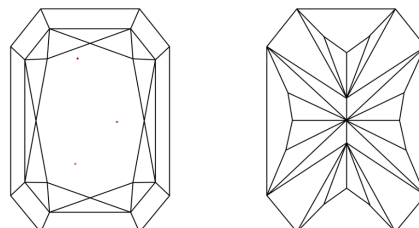

CLARITY CHARACTERISTICS

KEY TO SYMBOLS

Red symbols indicate internal characteristics.
Green symbols indicate external characteristics.

COLOR

D E F G H I J Faint Very Light Light

CLARITY

IF	VS¹⁻²	VS¹⁻²	SI¹⁻²	I¹⁻³
Internally Flawless	Very Very Slightly Included	Very Slightly Included	Slightly Included	Included