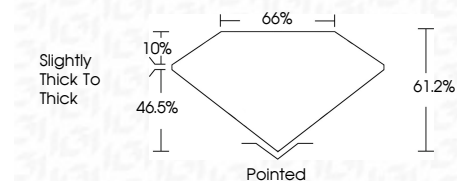

ELECTRONIC COPY

LG641486607
Report verification at igi.org

July 1, 2024
IGI Report Number **LG641486607**
Description **LABORATORY GROWN DIAMOND**
Shape and Cutting Style **CUT CORNERED
RECTANGULAR MODIFIED
BRILLIANT**

Measurements **13.14 X 8.58 X 5.25 MM**

GRADING RESULTS

Carat Weight **5.07 CARATS**
Color Grade **F**
Clarity Grade **VS 1**

ADDITIONAL GRADING INFORMATION

Polish **EXCELLENT**
Symmetry **EXCELLENT**
Fluorescence **NONE**
Inscription(s) **IGI LG641486607**
Comments: This Laboratory Grown Diamond was created by Chemical Vapor Deposition (CVD) growth process. Type IIa

July 1, 2024
IGI Report No **LG641486607**
CUT CORNERED RECT. MODIFIED BRILLIANT
13.14 X 8.58 X 5.25 MM
Carat Weight **5.07 CARATS**
Color Grade **F**
Clarity Grade **VS 1**
Depth **61.2%**
Table **66%**
Girdle **Slightly Thick To Thick**
Culet **Pointed**
Polish **EXCELLENT**
Symmetry **EXCELLENT**
Fluorescence **NONE**
Inscription(s) **IGI LG641486607**
Comments: This Laboratory Grown Diamond was created by Chemical Vapor Deposition (CVD) growth process. Type IIa

LABORATORY GROWN DIAMOND REPORT

July 1, 2024
IGI Report Number **LG641486607**
Description **LABORATORY GROWN DIAMOND**
Shape and Cutting Style **CUT CORNERED RECTANGULAR
MODIFIED BRILLIANT**
Measurements **13.14 X 8.58 X 5.25 MM**