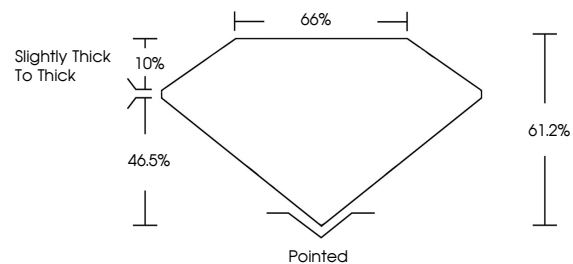

Measurements **13.14 X 8.58 X 5.25 MM**

GRADING RESULTS

Carat Weight **5.07 CARATS**
Color Grade **F**
Clarity Grade **VS 1**

ADDITIONAL GRADING INFORMATION

Polish **EXCELLENT**
Symmetry **EXCELLENT**
Fluorescence **NONE**
Inscription(s) **IGI LG641486607**
Comments: This Laboratory Grown Diamond was created by Chemical Vapor Deposition (CVD) growth process. Type IIa

July 1, 2024
IGI Report No **LG641486607**
CUT CORNERED RECT. MODIFIED BRILLIANT
13.14 X 8.58 X 5.25 MM
Carat Weight **5.07 CARATS**
Color Grade **F**
Clarity Grade **VS 1**
Depth **61.2%**
Table **66%**
Girdle **Slightly Thick To Thick**
Culet **Pointed**
Polish **EXCELLENT**
Symmetry **EXCELLENT**
Fluorescence **NONE**
Inscription(s) **IGI LG641486607**
Comments: This Laboratory Grown Diamond was created by Chemical Vapor Deposition (CVD) growth process. Type IIa

GRADING RESULTS

Carat Weight **5.07 CARATS**
Color Grade **F**
Clarity Grade **VS 1**

ADDITIONAL GRADING INFORMATION

Polish **EXCELLENT**
Symmetry **EXCELLENT**
Fluorescence **NONE**
Inscription(s) **IGI LG641486607**

Comments: This Laboratory Grown Diamond was created by Chemical Vapor Deposition (CVD) growth process. Type IIa

PROPORTIONS

Sample Image Used

CLARITY CHARACTERISTICS

KEY TO SYMBOLS

Red symbols indicate internal characteristics.
Green symbols indicate external characteristics.