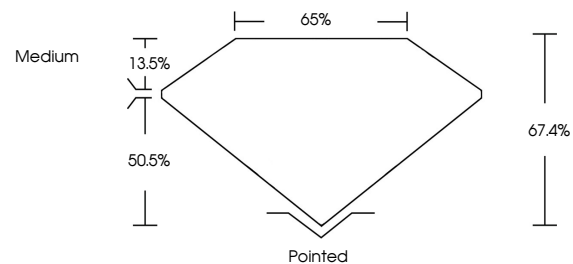

Measurements **8.22 X 5.71 X 3.85 MM**

GRADING RESULTS

Carat Weight **1.52 CARAT**
Color Grade **F**
Clarity Grade **VVS 2**

ADDITIONAL GRADING INFORMATION

Polish **EXCELLENT**
Symmetry **EXCELLENT**
Fluorescence **NONE**
Inscription(s) **IGI LG641487897**
Comments: This Laboratory Grown Diamond was created by Chemical Vapor Deposition (CVD) growth process. Type IIa

July 1, 2024
IGI Report No **LG641487897**
CUT CORNERED RECT. MODIFIED BRILLIANT
8.22 X 5.71 X 3.85 MM
Carat Weight **1.52 CARAT**
Color Grade **F**
Clarity Grade **VVS 2**
Depth **67.4%**
Table **50.5%**
Girdle **Medium**
Culet **Pointed**
Polish **EXCELLENT**
Symmetry **EXCELLENT**
Fluorescence **NONE**
Inscription(s) **IGI LG641487897**
Comments: This Laboratory Grown Diamond was created by Chemical Vapor Deposition (CVD) growth process. Type IIa

GRADING RESULTS

Carat Weight **1.52 CARAT**
Color Grade **F**
Clarity Grade **VVS 2**

ADDITIONAL GRADING INFORMATION

Polish **EXCELLENT**
Symmetry **EXCELLENT**
Fluorescence **NONE**
Inscription(s) **IGI LG641487897**

Comments: This Laboratory Grown Diamond was created by Chemical Vapor Deposition (CVD) growth process. Type IIa

PROPORTIONS

Sample Image Used

CLARITY CHARACTERISTICS

KEY TO SYMBOLS

Red symbols indicate internal characteristics.
Green symbols indicate external characteristics.