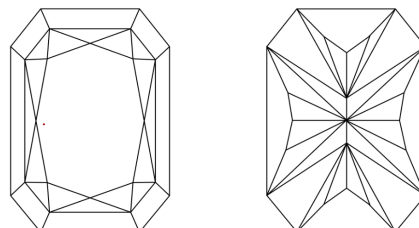

CLARITY CHARACTERISTICS

KEY TO SYMBOLS

Red symbols indicate internal characteristics.
Green symbols indicate external characteristics.

COLOR

D E F G H I J Faint Very Light Light

CLARITY

IF	VVS¹⁻²	VS¹⁻²	SI¹⁻²	I¹⁻³
Internally Flawless	Very Very Slightly Included	Very Slightly Included	Slightly Included	Included