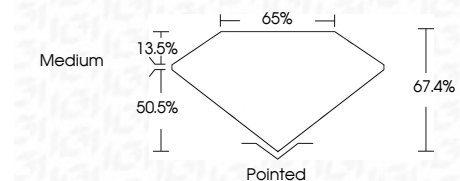

Measurements **8.22 X 5.71 X 3.85 MM**

GRADING RESULTS

Carat Weight **1.52 CARAT**
Color Grade **F**
Clarity Grade **VVS 2**

ADDITIONAL GRADING INFORMATION

Polish **EXCELLENT**
Symmetry **EXCELLENT**
Fluorescence **NONE**
Inscription(s) **IGI LG641487897**
Comments: This Laboratory Grown Diamond was created by Chemical Vapor Deposition (CVD) growth process. Type IIa

July 1, 2024
IGI Report No **LG641487897**
CUT CORNERED RECT. MODIFIED BRILLIANT
8.22 X 5.71 X 3.85 MM
Carat Weight **1.52 CARAT**
Color Grade **F**
Clarity Grade **VVS 2**
Depth **67.4%**
Table **50.5%**
Girdle **Medium**
Culet **Pointed**
Polish **EXCELLENT**
Symmetry **EXCELLENT**
Fluorescence **NONE**
Inscription(s) **IGI LG641487897**
Comments: This Laboratory Grown Diamond was created by Chemical Vapor Deposition (CVD) growth process. Type IIa

LABORATORY GROWN DIAMOND REPORT

July 1, 2024
IGI Report Number **LG641487897**
Description **LABORATORY GROWN DIAMOND**
Shape and Cutting Style **CUT CORNERED RECTANGULAR
MODIFIED BRILLIANT**
Measurements **8.22 X 5.71 X 3.85 MM**

GRADING RESULTS

Carat Weight **1.52 CARAT**
Color Grade **F**
Clarity Grade **VVS 2**

ADDITIONAL GRADING INFORMATION

Polish **EXCELLENT**
Symmetry **EXCELLENT**
Fluorescence **NONE**
Inscription(s) **IGI LG641487897**