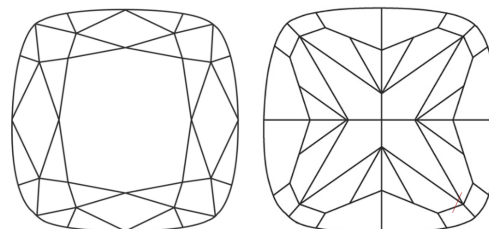

CLARITY CHARACTERISTICS

KEY TO SYMBOLS

Red symbols indicate internal characteristics.
Green symbols indicate external characteristics.