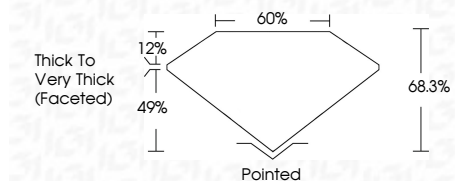

ELECTRONIC COPY

LG641487971
Report verification at igi.org

July 6, 2024
IGI Report Number **LG641487971**
Description **LABORATORY GROWN DIAMOND**
Shape and Cutting Style **SQUARE CUSHION MODIFIED
BRILLIANT**
Measurements **6.87 X 6.82 X 4.66 MM**

GRADING RESULTS
Carat Weight **2.01 CARATS**
Color Grade **FANCY INTENSE YELLOW**
Clarity Grade **VS 2**

ADDITIONAL GRADING INFORMATION
Polish **EXCELLENT**
Symmetry **EXCELLENT**
Fluorescence **NONE**
Inscription(s) **IGI LG641487971**
Comments: This Laboratory Grown Diamond was created by Chemical Vapor Deposition (CVD) growth process.

July 6, 2024
IGI Report No LG641487971
SQUARE CUSHION MODIFIED BRILLIANT
2.01 CARATS
6.87 X 6.82 X 4.66 MM
FANCY INTENSE YELLOW
VS 2
68.3%
49%
12%
Thick to Very Thick (Faceted)
Pointed
EXCELLENT
EXCELLENT
NONE
IGI LG641487971
Comments: This Laboratory Grown Diamond was created by Chemical Vapor Deposition (CVD) growth process.

LABORATORY GROWN DIAMOND REPORT

July 6, 2024
IGI Report Number **LG641487971**
Description **LABORATORY GROWN DIAMOND**
Shape and Cutting Style **SQUARE CUSHION MODIFIED
BRILLIANT**
Measurements **6.87 X 6.82 X 4.66 MM**