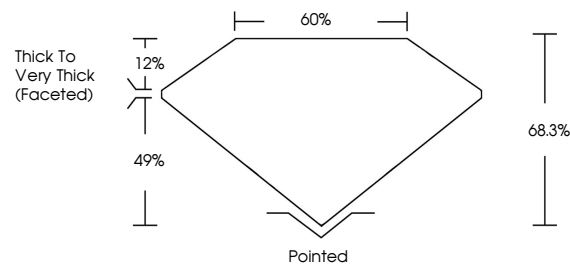

PROPORTIONS