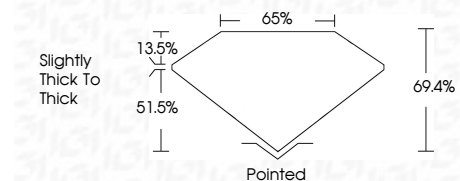

ELECTRONIC COPY

LG641490657
Report verification at igi.org

July 16, 2024
IGI Report Number **LG641490657**
Description **LABORATORY GROWN DIAMOND**
Shape and Cutting Style **CUT CORNERED SQUARE
MODIFIED BRILLIANT**
Measurements **7.22 X 7.08 X 4.91 MM**

GRADING RESULTS
Carat Weight **2.08 CARATS**
Color Grade **F**
Clarity Grade **VS 1**

ADDITIONAL GRADING INFORMATION
Polish **EXCELLENT**
Symmetry **EXCELLENT**
Fluorescence **NONE**
Inscription(s) **IGI LG641490657**
Comments: This Laboratory Grown Diamond was created by Chemical Vapor Deposition (CVD) growth process. Type IIa

July 16, 2024
IGI Report No **LG641490657**
CUT CORNERED SQUARE MODIFIED BRILLIANT
7.22 X 7.08 X 4.91 MM
Carat Weight **2.08 CARATS**
Color Grade **F**
Clarity Grade **VS 1**
Depth **69.4%**
Table **65%**
Girdle **Slightly thick to thick**
Culet **Pointed**
Polish **EXCELLENT**
Symmetry **EXCELLENT**
Fluorescence **NONE**
Inscription(s) **IGI LG641490657**
Comments: This Laboratory Grown Diamond was created by Chemical Vapor Deposition (CVD) growth process. Type IIa

GRADING RESULTS
Carat Weight **2.08 CARATS**
Color Grade **F**
Clarity Grade **VS 1**

ADDITIONAL GRADING INFORMATION
Polish **EXCELLENT**
Symmetry **EXCELLENT**
Fluorescence **NONE**
Inscription(s) **IGI LG641490657**