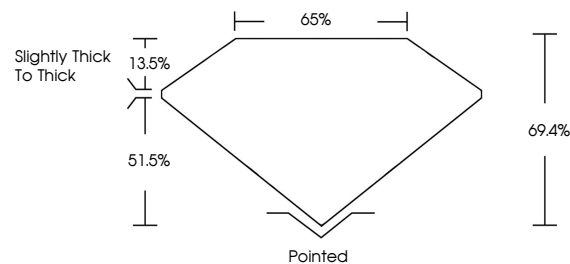

PROPORTIONS