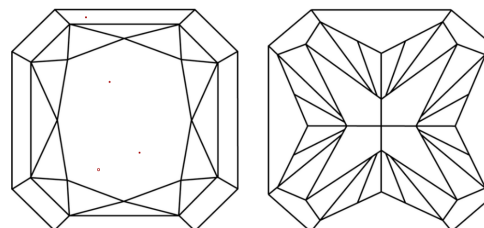

CLARITY CHARACTERISTICS

KEY TO SYMBOLS

Red symbols indicate internal characteristics.
Green symbols indicate external characteristics.

COLOR

D E F G H I J Faint Very Light Light

CLARITY

IF	VS¹⁻²	VS¹⁻²	SI¹⁻²	I¹⁻³
Internally Flawless	Very Very Slightly Included	Very Slightly Included	Slightly Included	Included