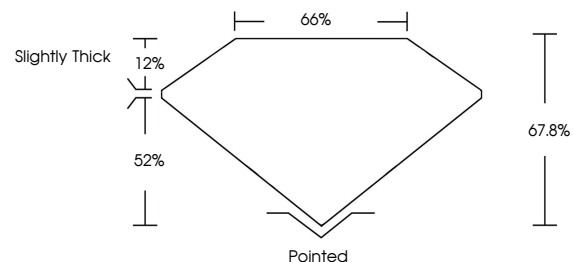

PROPORTIONS