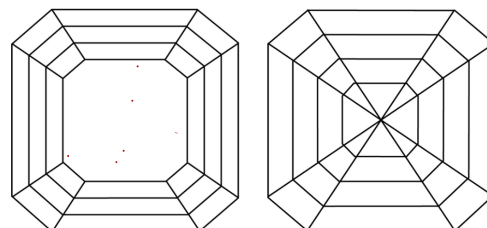

CLARITY CHARACTERISTICS

KEY TO SYMBOLS

Red symbols indicate internal characteristics.
Green symbols indicate external characteristics.