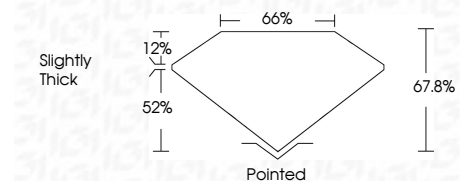

ELECTRONIC COPY

LG641490711
Report verification at igi.org

July 12, 2024
IGI Report Number **LG641490711**
Description **LABORATORY GROWN DIAMOND**
Shape and Cutting Style **SQUARE EMERALD CUT**
Measurements **8.03 X 8.00 X 5.42 MM**

GRADING RESULTS
Carat Weight **3.12 CARATS**
Color Grade **FANCY LIGHT PINK**
Clarity Grade **VS 1**

ADDITIONAL GRADING INFORMATION
Polish **EXCELLENT**
Symmetry **EXCELLENT**
Fluorescence **SLIGHT**
Inscription(s) **IGI LG641490711**
Comments: This Laboratory Grown Diamond was created by Chemical Vapor Deposition (CVD) growth process. Indications of post-growth treatment.

July 12, 2024
IGI Report No LG641490711
SQUARE EMERALD CUT
3.12 CARATS
Carat Weight
Color Grade **FANCY LIGHT PINK**
Clarity Grade **VS 1**
Depth **67.8%**
Table **66%**
Girdle **Slightly Thick**
Culet **Pointed**
Polish **EXCELLENT**
Symmetry **EXCELLENT**
Fluorescence **SLIGHT**
Inscription(s) **IGI LG641490711**
Comments: This Laboratory Grown Diamond was created by Chemical Vapor Deposition (CVD) growth process. Indications of post-growth treatment.

LABORATORY GROWN DIAMOND REPORT

July 12, 2024
IGI Report Number **LG641490711**
Description **LABORATORY GROWN DIAMOND**
Shape and Cutting Style **SQUARE EMERALD CUT**
Measurements **8.03 X 8.00 X 5.42 MM**