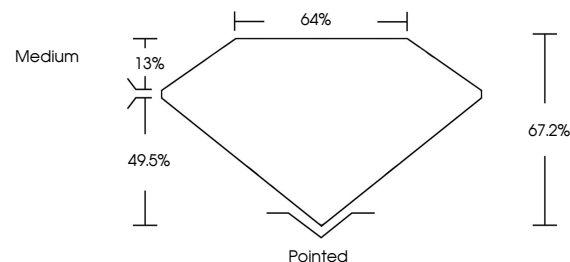

PROPORTIONS