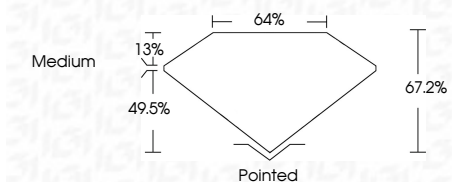

ELECTRONIC COPY

LG641492616
Report verification at igi.org

July 3, 2024
IGI Report Number **LG641492616**
Description **LABORATORY GROWN DIAMOND**
Shape and Cutting Style **SQUARE EMERALD CUT**
Measurements **5.46 X 5.34 X 3.59 MM**

GRADING RESULTS
Carat Weight **1.01 CARAT**
Color Grade **E**
Clarity Grade **VVS 2**

ADDITIONAL GRADING INFORMATION
Polish **EXCELLENT**
Symmetry **EXCELLENT**
Fluorescence **NONE**
Inscription(s) **IGI LG641492616**
Comments: This Laboratory Grown Diamond was created by Chemical Vapor Deposition (CVD) growth process. Type IIa

July 3, 2024
IGI Report No **LG641492616**
SQUARE EMERALD CUT
Carat Weight **1.01 CARAT**
Color Grade **E**
Clarity Grade **VVS 2**
Depth **67.2%**
Table **64%**
Girdle **Medium**
Culet **Pointed**
Polish **EXCELLENT**
Symmetry **EXCELLENT**
Fluorescence **NONE**
Inscription(s) **IGI LG641492616**
Comments: This Laboratory Grown Diamond was created by Chemical Vapor Deposition (CVD) growth process. Type IIa

July 3, 2024
IGI Report Number **LG641492616**
Description **LABORATORY GROWN DIAMOND**
Shape and Cutting Style **SQUARE EMERALD CUT**
Measurements **5.46 X 5.34 X 3.59 MM**

GRADING RESULTS
Carat Weight **1.01 CARAT**
Color Grade **E**
Clarity Grade **VVS 2**