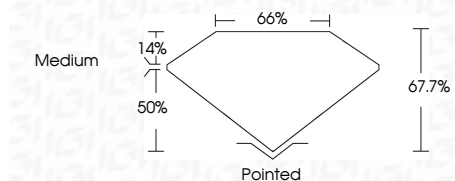

ELECTRONIC COPY

LG642417257
Report verification at igi.org

July 5, 2024
IGI Report Number **LG642417257**
Description **LABORATORY GROWN DIAMOND**
Shape and Cutting Style **CUT CORNERED
RECTANGULAR MODIFIED
BRILLIANT**

Measurements **8.19 X 5.73 X 3.88 MM**

GRADING RESULTS

Carat Weight **1.58 CARAT**
Color Grade **E**
Clarity Grade **VVS 2**

ADDITIONAL GRADING INFORMATION

Polish **EXCELLENT**
Symmetry **EXCELLENT**
Fluorescence **NONE**
Inscription(s) **IGI LG642417257**
Comments: This Laboratory Grown Diamond was created by Chemical Vapor Deposition (CVD) growth process. Type IIa

IGI

July 5, 2024
IGI Report No **LG642417257**
CUT CORNERED RECT. MODIFIED BRILLIANT
8.19 X 5.73 X 3.88 MM
Carat Weight **1.58 CARAT**
Color Grade **E**
Clarity Grade **VVS 2**
Depth **67.7%**
Table **50%**
Girdle **Medium**
Culet **Pointed**
Polish **EXCELLENT**
Symmetry **EXCELLENT**
Fluorescence **NONE**
Inscription(s) **IGI LG642417257**

Comments: This Laboratory Grown Diamond was created by Chemical Vapor Deposition (CVD) growth process. Type IIa

LABORATORY GROWN DIAMOND REPORT

July 5, 2024
IGI Report Number **LG642417257**
Description **LABORATORY GROWN DIAMOND**
Shape and Cutting Style **CUT CORNERED RECTANGULAR
MODIFIED BRILLIANT**
Measurements **8.19 X 5.73 X 3.88 MM**