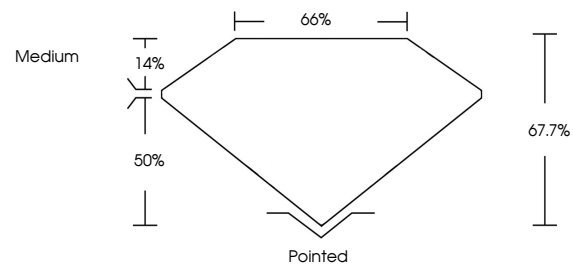

Measurements **8.19 X 5.73 X 3.88 MM**

GRADING RESULTS

Carat Weight **1.58 CARAT**
Color Grade **E**
Clarity Grade **VVS 2**

ADDITIONAL GRADING INFORMATION

Polish **EXCELLENT**
Symmetry **EXCELLENT**
Fluorescence **NONE**
Inscription(s) **IGI LG642417257**
Comments: This Laboratory Grown Diamond was created by Chemical Vapor Deposition (CVD) growth process. Type IIa

IGI

July 5, 2024
IGI Report No **LG642417257**
CUT CORNERED RECT. MODIFIED BRILLIANT
8.19 X 5.73 X 3.88 MM
Carat Weight **1.58 CARAT**
Color Grade **E**
Clarity Grade **VVS 2**
Depth **67.7%**
Table **50%**
Girdle **Medium**
Culet **Pointed**
Polish **EXCELLENT**
Symmetry **EXCELLENT**
Fluorescence **NONE**
Inscription(s) **IGI LG642417257**

GRADING RESULTS

Carat Weight **1.58 CARAT**
Color Grade **E**
Clarity Grade **VVS 2**

ADDITIONAL GRADING INFORMATION

Polish **EXCELLENT**
Symmetry **EXCELLENT**
Fluorescence **NONE**
Inscription(s) **IGI LG642417257**

Comments: This Laboratory Grown Diamond was created by Chemical Vapor Deposition (CVD) growth process. Type IIa

PROPORTIONS

Sample Image Used

CLARITY CHARACTERISTICS

KEY TO SYMBOLS

Red symbols indicate internal characteristics.
Green symbols indicate external characteristics.