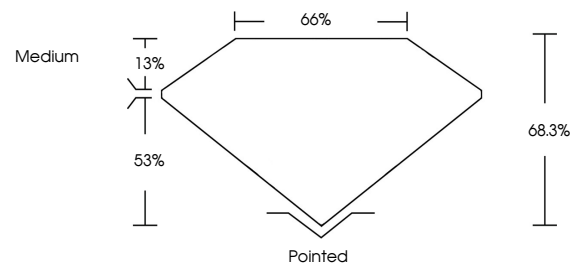

Measurements **12.48 X 8.78 X 6.00 MM**

GRADING RESULTS

Carat Weight **5.56 CARATS**
Color Grade **F**
Clarity Grade **VS 1**

ADDITIONAL GRADING INFORMATION

Polish **EXCELLENT**
Symmetry **EXCELLENT**
Fluorescence **NONE**
Inscription(s) **IGI LG642422090**
Comments: This Laboratory Grown Diamond was created by Chemical Vapor Deposition (CVD) growth process. Type IIa

August 13, 2024
IGI Report No **LG642422090**
CUT CORNERED RECT. MODIFIED BRILLIANT
12.48 X 8.78 X 6.00 MM
Carat Weight **5.56 CARATS**
Color Grade **F**
Clarity Grade **VS 1**
Depth **68.3%**
Table **53%**
Girdle **Medium**
Culet **Pointed**
Polish **EXCELLENT**
Symmetry **EXCELLENT**
Fluorescence **NONE**
Inscription(s) **IGI LG642422090**
Comments: This Laboratory Grown Diamond was created by Chemical Vapor Deposition (CVD) growth process. Type IIa

GRADING RESULTS

Carat Weight **5.56 CARATS**
Color Grade **F**
Clarity Grade **VS 1**

ADDITIONAL GRADING INFORMATION

Polish **EXCELLENT**
Symmetry **EXCELLENT**
Fluorescence **NONE**
Inscription(s) **IGI LG642422090**

Comments: This Laboratory Grown Diamond was created by Chemical Vapor Deposition (CVD) growth process. Type IIa

PROPORTIONS

Sample Image Used

CLARITY CHARACTERISTICS

KEY TO SYMBOLS

Red symbols indicate internal characteristics.
Green symbols indicate external characteristics.