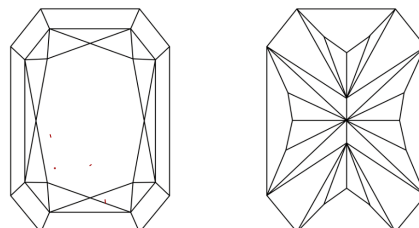

CLARITY CHARACTERISTICS

KEY TO SYMBOLS

Red symbols indicate internal characteristics.
Green symbols indicate external characteristics.

COLOR

D E F G H I J Faint Very Light Light

CLARITY

IF	VS¹⁻²	VS¹⁻²	SI¹⁻²	I¹⁻³
Internally Flawless	Very Very Slightly Included	Very Slightly Included	Slightly Included	Included