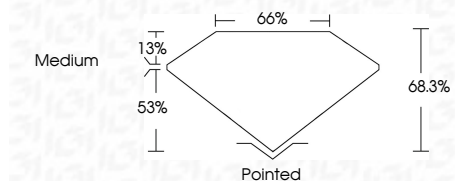

Measurements **12.48 X 8.78 X 6.00 MM**

GRADING RESULTS

Carat Weight **5.56 CARATS**
Color Grade **F**
Clarity Grade **VS 1**

ADDITIONAL GRADING INFORMATION

Polish **EXCELLENT**
Symmetry **EXCELLENT**
Fluorescence **NONE**
Inscription(s) **IGI LG642422090**
Comments: This Laboratory Grown Diamond was created by Chemical Vapor Deposition (CVD) growth process. Type IIa

August 13, 2024
IGI Report No **LG642422090**
CUT CORNERED RECT. MODIFIED BRILLIANT
12.48 X 8.78 X 6.00 MM
Carat Weight **5.56 CARATS**
Color Grade **F**
Clarity Grade **VS 1**
Depth **68.3%**
Table **53%**
Girdle **Medium**
Culet **Pointed**
Polish **EXCELLENT**
Symmetry **EXCELLENT**
Fluorescence **NONE**
Inscription(s) **IGI LG642422090**
Comments: This Laboratory Grown Diamond was created by Chemical Vapor Deposition (CVD) growth process. Type IIa

LABORATORY GROWN DIAMOND REPORT

August 13, 2024
IGI Report Number **LG642422090**
Description **LABORATORY GROWN DIAMOND**
Shape and Cutting Style **CUT CORNERED RECTANGULAR
MODIFIED BRILLIANT**
Measurements **12.48 X 8.78 X 6.00 MM**

GRADING RESULTS

Carat Weight **5.56 CARATS**
Color Grade **F**
Clarity Grade **VS 1**

ADDITIONAL GRADING INFORMATION

Polish **EXCELLENT**
Symmetry **EXCELLENT**
Fluorescence **NONE**
Inscription(s) **IGI LG642422090**