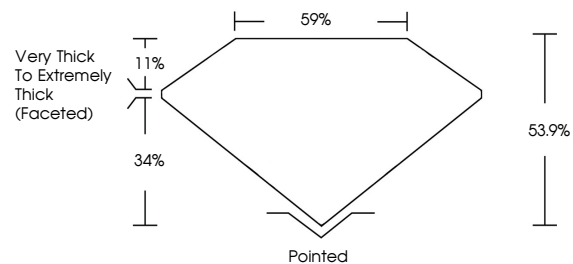

PROPORTIONS