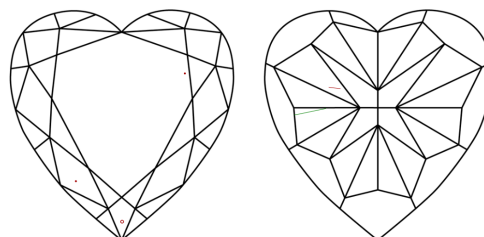

CLARITY CHARACTERISTICS

KEY TO SYMBOLS

Red symbols indicate internal characteristics.
Green symbols indicate external characteristics.

COLOR

D E F G H I J Faint Very Light Light

CLARITY

IF	VS¹⁻²	VS¹⁻²	SI¹⁻²	I¹⁻³
Internally Flawless	Very Very Slightly Included	Very Slightly Included	Slightly Included	Included