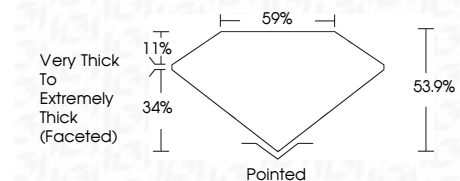

ELECTRONIC COPY

LG642425626
Report verification at igi.org

July 13, 2024
IGI Report Number **LG642425626**
Description **LABORATORY GROWN DIAMOND**
Shape and Cutting Style **HEART MODIFIED BRILLIANT**
Measurements **6.67 X 7.65 X 4.12 MM**

GRADING RESULTS

Carat Weight **1.52 CARAT**
Color Grade **FANCY VIVID PINK**
Clarity Grade **VS 1**

ADDITIONAL GRADING INFORMATION

Polish **VERY GOOD**
Symmetry **VERY GOOD**
Fluorescence **SLIGHT**
Inscription(s) **IGI LG642425626**