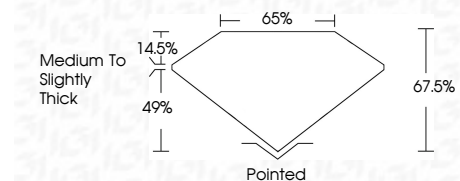

ELECTRONIC COPY

LG642426226
Report verification at igi.org

July 9, 2024
IGI Report Number **LG642426226**
Description **LABORATORY GROWN DIAMOND**
Shape and Cutting Style **CUT CORNERED
RECTANGULAR MODIFIED
BRILLIANT**
Measurements **10.68 X 7.48 X 5.05 MM**

GRADING RESULTS

Carat Weight **3.51 CARATS**
Color Grade **D**
Clarity Grade **VVS 1**

ADDITIONAL GRADING INFORMATION

Polish **EXCELLENT**
Symmetry **EXCELLENT**
Fluorescence **NONE**
Inscription(s) **(IGI) LG642426226**
Comments: This Laboratory Grown Diamond was created by Chemical Vapor Deposition (CVD) growth process. Type IIa

July 9, 2024
IGI Report No **LG642426226**
CUT CORNERED RECT. MODIFIED BRILLIANT
10.68 X 7.48 X 5.05 MM
Carat Weight **3.51 CARATS**
Color Grade **D**
Clarity Grade **VVS 1**
Depth **14.5%**
Table **49%**
Girdle **Medium to Slightly Thick**
Culet **Pointed**
Polish **EXCELLENT**
Symmetry **EXCELLENT**
Fluorescence **NONE**
Inscription(s) **(IGI) LG642426226**
Comments: This Laboratory Grown Diamond was created by Chemical Vapor Deposition (CVD) growth process. Type IIa

LABORATORY GROWN DIAMOND REPORT

July 9, 2024
IGI Report Number **LG642426226**
Description **LABORATORY GROWN DIAMOND**
Shape and Cutting Style **CUT CORNERED RECTANGULAR
MODIFIED BRILLIANT**
Measurements **10.68 X 7.48 X 5.05 MM**