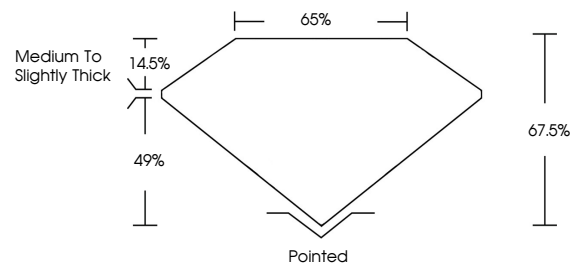

July 9, 2024
IGI Report No **LG642426226**
CUT CORNERED RECT. MODIFIED BRILLIANT
10.68 X 7.48 X 5.05 MM
Carat Weight **3.51 CARATS**
Color Grade **D**
Clarity Grade **VVS 1**
Depth **14.5%**
Table **49%**
Girdle **Medium to Slightly Thick**
Culet **Pointed**
Polish **EXCELLENT**
Symmetry **EXCELLENT**
Fluorescence **NONE**
Inscription(s) **(IGI) LG642426226**
Comments: This Laboratory Grown Diamond was created by Chemical Vapor Deposition (CVD) growth process. Type IIa

GRADING RESULTS

Carat Weight **3.51 CARATS**
Color Grade **D**
Clarity Grade **VVS 1**

ADDITIONAL GRADING INFORMATION

Polish **EXCELLENT**
Symmetry **EXCELLENT**
Fluorescence **NONE**
Inscription(s) **(IGI) LG642426226**

Comments: This Laboratory Grown Diamond was created by Chemical Vapor Deposition (CVD) growth process. Type IIa

PROPORTIONS

Sample Image Used

CLARITY CHARACTERISTICS

KEY TO SYMBOLS

Red symbols indicate internal characteristics.
Green symbols indicate external characteristics.