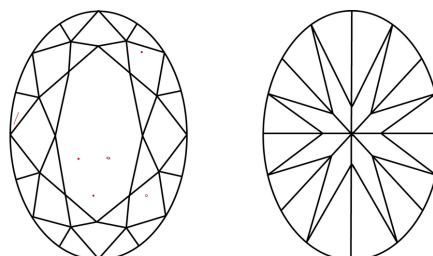

CLARITY CHARACTERISTICS

KEY TO SYMBOLS

Red symbols indicate internal characteristics.
Green symbols indicate external characteristics.

COLOR

D E F G H I J Faint Very Light Light

CLARITY

IF	VS¹⁻²	VS¹⁻²	SI¹⁻²	I¹⁻³
Internally Flawless	Very Very Slightly Included	Very Slightly Included	Slightly Included	Included