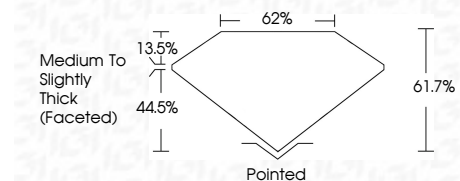

ELECTRONIC COPY

LG642429752
Report verification at igi.org

July 5, 2024
IGI Report Number **LG642429752**
Description **LABORATORY GROWN DIAMOND**
Shape and Cutting Style **OVAL BRILLIANT**
Measurements **9.68 X 7.20 X 4.44 MM**

GRADING RESULTS
Carat Weight **1.94 CARAT**
Color Grade **E**
Clarity Grade **VS 2**

ADDITIONAL GRADING INFORMATION
Polish **EXCELLENT**
Symmetry **EXCELLENT**
Fluorescence **NONE**
Inscription(s) **IGI LG642429752**
Comments: This Laboratory Grown Diamond was created by Chemical Vapor Deposition (CVD) growth process. Type IIa

July 5, 2024
IGI Report No. **LG642429752**
OVAL BRILLIANT
Carat Weight **1.94 CARAT**
Color Grade **E**
Clarity Grade **VS 2**
Depth **61.7%**
Table **62%**
Girdle **Medium to Slightly Thick (Faceted)**
Culet **Pointed**
Polish **EXCELLENT**
Symmetry **EXCELLENT**
Fluorescence **NONE**
Inscription(s) **IGI LG642429752**

Comments: This Laboratory Grown Diamond was created by Chemical Vapor Deposition (CVD) growth process. Type IIa

July 5, 2024
IGI Report Number **LG642429752**
Description **LABORATORY GROWN DIAMOND**
Shape and Cutting Style **OVAL BRILLIANT**
Measurements **9.68 X 7.20 X 4.44 MM**