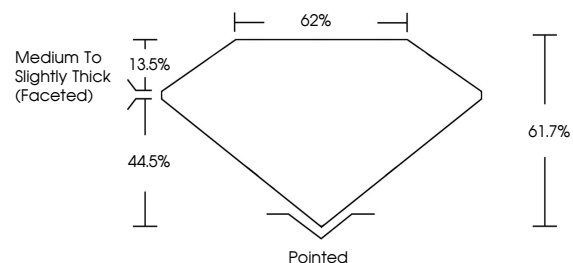

PROPORTIONS