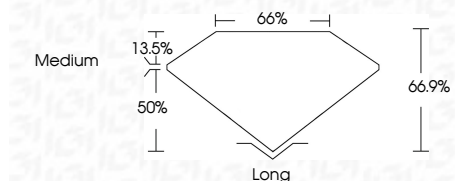

ELECTRONIC COPY

LG642429894
Report verification at igi.org

July 4, 2024
IGI Report Number **LG642429894**
Description **LABORATORY GROWN DIAMOND**
Shape and Cutting Style **EMERALD CUT**
Measurements **8.93 X 6.61 X 4.42 MM**

GRADING RESULTS
Carat Weight **2.53 CARATS**
Color Grade **F**
Clarity Grade **VS 1**

ADDITIONAL GRADING INFORMATION
Polish **EXCELLENT**
Symmetry **EXCELLENT**
Fluorescence **NONE**
Inscription(s) **IGI LG642429894**
Comments: This Laboratory Grown Diamond was created by Chemical Vapor Deposition (CVD) growth process. Type IIa

July 4, 2024
IGI Report No. **LG642429894**
EMERALD CUT
8.93 X 6.61 X 4.42 MM
2.53 CARATS
Color Grade **F**
Clarity Grade **VS 1**
Depth **66.9%**
Table **65%**
Girdle **Medium**
Culet **Long**
Polish **EXCELLENT**
Symmetry **EXCELLENT**
Fluorescence **NONE**
Inscription(s) **IGI LG642429894**

Comments: This Laboratory Grown Diamond was created by Chemical Vapor Deposition (CVD) growth process. Type IIa

LABORATORY GROWN DIAMOND REPORT

July 4, 2024
IGI Report Number **LG642429894**
Description **LABORATORY GROWN DIAMOND**
Shape and Cutting Style **EMERALD CUT**
Measurements **8.93 X 6.61 X 4.42 MM**