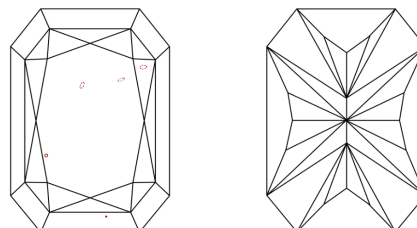

CLARITY CHARACTERISTICS

KEY TO SYMBOLS

Red symbols indicate internal characteristics.
Green symbols indicate external characteristics.

COLOR

D E F G H I J Faint Very Light Light

CLARITY

IF	VS¹⁻²	VS¹⁻²	SI¹⁻²	I¹⁻³
Internally Flawless	Very Very Slightly Included	Very Slightly Included	Slightly Included	Included