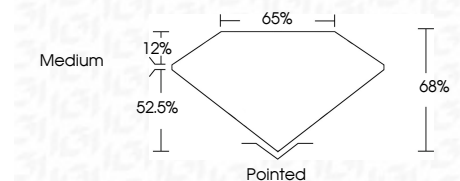

ELECTRONIC COPY

LG642430749
Report verification at igi.org

July 4, 2024
IGI Report Number **LG642430749**
Description **LABORATORY GROWN DIAMOND**
Shape and Cutting Style **CUT CORNERED
RECTANGULAR MODIFIED
BRILLIANT**

Measurements **8.76 X 6.22 X 4.23 MM**

GRADING RESULTS

Carat Weight **1.93 CARAT**
Color Grade **H**
Clarity Grade **VS 1**

ADDITIONAL GRADING INFORMATION

Polish **EXCELLENT**
Symmetry **EXCELLENT**
Fluorescence **NONE**
Inscription(s) **(IGI) LG642430749**
Comments: This Laboratory Grown Diamond was created by Chemical Vapor Deposition (CVD) growth process. Type IIa

July 4, 2024
IGI Report No **LG642430749**
CUT CORNERED RECT. MODIFIED BRILLIANT
8.76 X 6.22 X 4.23 MM
Carat Weight **1.93 CARAT**
Color Grade **H**
Clarity Grade **VS 1**
Depth **68%**
Table **52.5%**
Girdle **Medium**
Culet **Pointed**
Polish **EXCELLENT**
Symmetry **EXCELLENT**
Fluorescence **NONE**
Inscription(s) **(IGI) LG642430749**
Comments: This Laboratory Grown Diamond was created by Chemical Vapor Deposition (CVD) growth process. Type IIa

LABORATORY GROWN DIAMOND REPORT

July 4, 2024
IGI Report Number **LG642430749**
Description **LABORATORY GROWN DIAMOND**
Shape and Cutting Style **CUT CORNERED RECTANGULAR
MODIFIED BRILLIANT**
Measurements **8.76 X 6.22 X 4.23 MM**