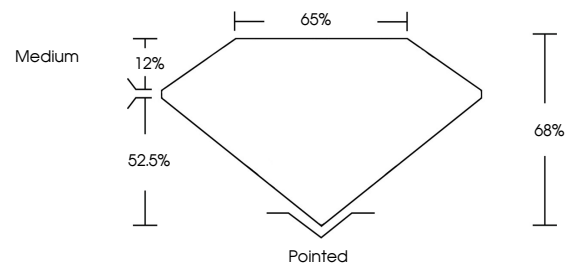

Measurements **8.76 X 6.22 X 4.23 MM**

GRADING RESULTS

Carat Weight **1.93 CARAT**
Color Grade **H**
Clarity Grade **VS 1**

ADDITIONAL GRADING INFORMATION

Polish **EXCELLENT**
Symmetry **EXCELLENT**
Fluorescence **NONE**
Inscription(s) **(IGI) LG642430749**
Comments: This Laboratory Grown Diamond was created by Chemical Vapor Deposition (CVD) growth process. Type IIa

July 4, 2024
IGI Report No **LG642430749**
CUT CORNERED RECT. MODIFIED BRILLIANT
8.76 X 6.22 X 4.23 MM
Carat Weight **1.93 CARAT**
Color Grade **H**
Clarity Grade **VS 1**
Depth **68%**
Table **52.5%**
Girdle **Medium**
Culet **Pointed**
Polish **EXCELLENT**
Symmetry **EXCELLENT**
Fluorescence **NONE**
Inscription(s) **(IGI) LG642430749**
Comments: This Laboratory Grown Diamond was created by Chemical Vapor Deposition (CVD) growth process. Type IIa

GRADING RESULTS

Carat Weight **1.93 CARAT**
Color Grade **H**
Clarity Grade **VS 1**

ADDITIONAL GRADING INFORMATION

Polish **EXCELLENT**
Symmetry **EXCELLENT**
Fluorescence **NONE**
Inscription(s) **(IGI) LG642430749**

Comments: This Laboratory Grown Diamond was created by Chemical Vapor Deposition (CVD) growth process. Type IIa

PROPORTIONS

Sample Image Used

CLARITY CHARACTERISTICS

KEY TO SYMBOLS

Red symbols indicate internal characteristics.
Green symbols indicate external characteristics.