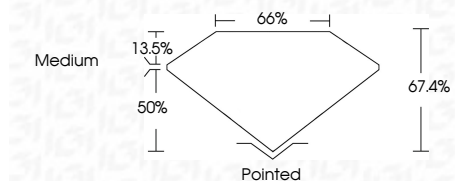

ELECTRONIC COPY

LG642432930
Report verification at igi.org

July 5, 2024
IGI Report Number **LG642432930**
Description **LABORATORY GROWN DIAMOND**
Shape and Cutting Style **CUT CORNERED
RECTANGULAR MODIFIED
BRILLIANT**

Measurements **9.45 X 6.19 X 4.17 MM**

GRADING RESULTS

Carat Weight **2.08 CARATS**
Color Grade **E**
Clarity Grade **VS 1**

ADDITIONAL GRADING INFORMATION

Polish **EXCELLENT**
Symmetry **EXCELLENT**
Fluorescence **NONE**
Inscription(s) **(IGI) LG642432930**
Comments: This Laboratory Grown Diamond was created by Chemical Vapor Deposition (CVD) growth process. Type IIa

July 5, 2024
IGI Report No. **LG642432930**
CUT CORNERED RECT. MODIFIED BRILLIANT
9.45 X 6.19 X 4.17 MM
Carat Weight **2.08 CARATS**
Color Grade **E**
Clarity Grade **VS 1**
Depth **67.4%**
Table **65%**
Girdle **Medium**
Culet **Pointed**
Polish **EXCELLENT**
Symmetry **EXCELLENT**
Fluorescence **NONE**
Inscription(s) **(IGI) LG642432930**
Comments: This Laboratory Grown Diamond was created by Chemical Vapor Deposition (CVD) growth process. Type IIa

LABORATORY GROWN DIAMOND REPORT

July 5, 2024
IGI Report Number **LG642432930**
Description **LABORATORY GROWN DIAMOND**
Shape and Cutting Style **CUT CORNERED RECTANGULAR
MODIFIED BRILLIANT**
Measurements **9.45 X 6.19 X 4.17 MM**