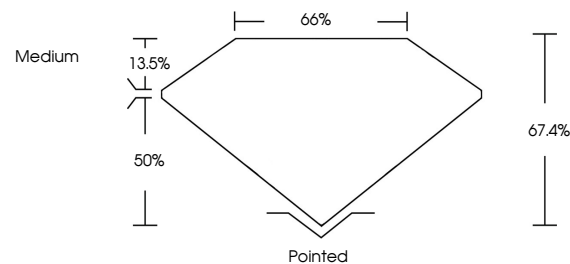

Measurements **9.45 X 6.19 X 4.17 MM**

GRADING RESULTS

Carat Weight **2.08 CARATS**
Color Grade **E**
Clarity Grade **VS 1**

ADDITIONAL GRADING INFORMATION

Polish **EXCELLENT**
Symmetry **EXCELLENT**
Fluorescence **NONE**
Inscription(s) **(IGI) LG642432930**
Comments: This Laboratory Grown Diamond was created by Chemical Vapor Deposition (CVD) growth process. Type IIa

July 5, 2024
IGI Report No. **LG642432930**
CUT CORNERED RECT. MODIFIED BRILLIANT
9.45 X 6.19 X 4.17 MM
Carat Weight **2.08 CARATS**
Color Grade **E**
Clarity Grade **VS 1**
Depth **67.4%**
Table **65%**
Girdle **Medium**
Culet **Pointed**
Polish **EXCELLENT**
Symmetry **EXCELLENT**
Fluorescence **NONE**
Inscription(s) **(IGI) LG642432930**
Comments: This Laboratory Grown Diamond was created by Chemical Vapor Deposition (CVD) growth process. Type IIa

GRADING RESULTS

Carat Weight **2.08 CARATS**
Color Grade **E**
Clarity Grade **VS 1**

ADDITIONAL GRADING INFORMATION

Polish **EXCELLENT**
Symmetry **EXCELLENT**
Fluorescence **NONE**
Inscription(s) **(IGI) LG642432930**

Comments: This Laboratory Grown Diamond was created by Chemical Vapor Deposition (CVD) growth process. Type IIa

PROPORTIONS

Sample Image Used

CLARITY CHARACTERISTICS

KEY TO SYMBOLS

Red symbols indicate internal characteristics.
Green symbols indicate external characteristics.