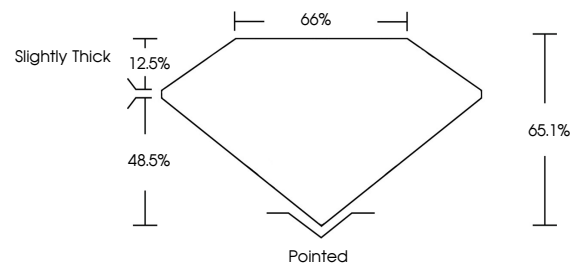

Measurements **8.03 X 5.56 X 3.62 MM**

GRADING RESULTS

Carat Weight **1.42 CARAT**
Color Grade **D**
Clarity Grade **VVS 2**

ADDITIONAL GRADING INFORMATION

Polish **EXCELLENT**
Symmetry **EXCELLENT**
Fluorescence **NONE**
Inscription(s) **IGI LG642441113**

Comments: This Laboratory Grown Diamond was created by Chemical Vapor Deposition (CVD) growth process. Type IIa

July 8, 2024
IGI Report No **LG642441113**
CUT CORNERED RECT. MODIFIED BRILLIANT
8.03 X 5.56 X 3.62 MM
Carat Weight **1.42 CARAT**
Color Grade **D**
Clarity Grade **VVS 2**
Depth **65.1%**
Table **48.5%**
Girdle **Slightly Thick**
Culet **Pointed**
Polish **EXCELLENT**
Symmetry **EXCELLENT**
Fluorescence **NONE**
Inscription(s) **IGI LG642441113**
Comments: This Laboratory Grown Diamond was created by Chemical Vapor Deposition (CVD) growth process. Type IIa

GRADING RESULTS

Carat Weight **1.42 CARAT**
Color Grade **D**
Clarity Grade **VVS 2**

ADDITIONAL GRADING INFORMATION

Polish **EXCELLENT**
Symmetry **EXCELLENT**
Fluorescence **NONE**

Inscription(s) **IGI LG642441113**

Comments: This Laboratory Grown Diamond was created by Chemical Vapor Deposition (CVD) growth process. Type IIa

PROPORTIONS

Sample Image Used

CLARITY CHARACTERISTICS

KEY TO SYMBOLS

Red symbols indicate internal characteristics.
Green symbols indicate external characteristics.