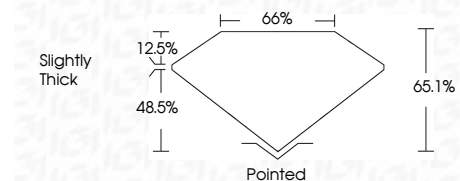

Measurements **8.03 X 5.56 X 3.62 MM**

GRADING RESULTS

Carat Weight **1.42 CARAT**
Color Grade **D**
Clarity Grade **VVS 2**

ADDITIONAL GRADING INFORMATION

Polish **EXCELLENT**
Symmetry **EXCELLENT**
Fluorescence **NONE**
Inscription(s) **IGI LG642441113**

Comments: This Laboratory Grown Diamond was created by Chemical Vapor Deposition (CVD) growth process. Type IIa

July 8, 2024
IGI Report No **LG642441113**
CUT CORNERED RECT. MODIFIED BRILLIANT
8.03 X 5.56 X 3.62 MM
Carat Weight **1.42 CARAT**
Color Grade **D**
Clarity Grade **VVS 2**
Depth **65.1%**
Table **48.5%**
Girdle **Slightly Thick**
Culet **Pointed**
Polish **EXCELLENT**
Symmetry **EXCELLENT**
Fluorescence **NONE**
Inscription(s) **IGI LG642441113**
Comments: This Laboratory Grown Diamond was created by Chemical Vapor Deposition (CVD) growth process. Type IIa

LABORATORY GROWN DIAMOND REPORT

July 8, 2024
IGI Report Number **LG642441113**
Description **LABORATORY GROWN DIAMOND**
Shape and Cutting Style **CUT CORNERED RECTANGULAR
MODIFIED BRILLIANT**
Measurements **8.03 X 5.56 X 3.62 MM**

GRADING RESULTS

Carat Weight **1.42 CARAT**
Color Grade **D**
Clarity Grade **VVS 2**

ADDITIONAL GRADING INFORMATION

Polish **EXCELLENT**
Symmetry **EXCELLENT**
Fluorescence **NONE**

Inscription(s) **IGI LG642441113**