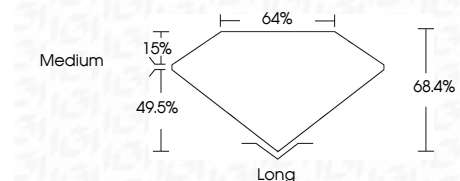

ELECTRONIC COPY

LG642441924
Report verification at igi.org

July 6, 2024
IGI Report Number **LG642441924**
Description **LABORATORY GROWN DIAMOND**
Shape and Cutting Style **EMERALD CUT**
Measurements **9.29 X 6.96 X 4.76 MM**

GRADING RESULTS

Carat Weight **3.02 CARATS**
Color Grade **D**
Clarity Grade **VS 2**

ADDITIONAL GRADING INFORMATION

Polish **EXCELLENT**
Symmetry **EXCELLENT**
Fluorescence **NONE**
Inscription(s) **IGI LG642441924**
Comments: This Laboratory Grown Diamond was created by Chemical Vapor Deposition (CVD) growth process.
Type IIa

July 6, 2024
IGI Report No **LG642441924**
EMERALD CUT
3.02 CARATS
D
9.29 X 6.96 X 4.76 MM
Carat Weight
Color Grade **D**
Clarity Grade **VS 2**
Depth **68.4%**
Table **64%**
Girdle **Medium**
Culet **Long**
Polish **EXCELLENT**
Symmetry **EXCELLENT**
Fluorescence **NONE**
Inscription(s) **IGI LG642441924**
Comments: This Laboratory Grown Diamond was created by Chemical Vapor Deposition (CVD) growth process.
Type IIa

July 6, 2024
IGI Report Number **LG642441924**
Description **LABORATORY GROWN DIAMOND**
Shape and Cutting Style **EMERALD CUT**
Measurements **9.29 X 6.96 X 4.76 MM**

GRADING RESULTS

Carat Weight **3.02 CARATS**
Color Grade **D**
Clarity Grade **VS 2**