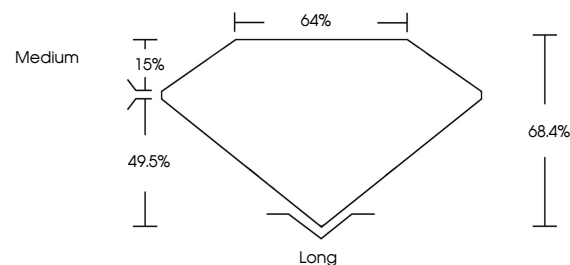

July 6, 2024
IGI Report No **LG642441924**
EMERALD CUT
3.02 CARATS
D
9.29 X 6.96 X 4.76 MM
Carat Weight
Color Grade **D**
Clarity Grade **VS 2**
Depth **68.4%**
Table **64%**
Girdle **Medium**
Culet **Long**
Polish **EXCELLENT**
Symmetry **EXCELLENT**
Fluorescence **NONE**
Inscription(s) **IGI LG642441924**
Comments: This Laboratory Grown Diamond was created by Chemical Vapor Deposition (CVD) growth process.
Type IIa

July 6, 2024
IGI Report Number **LG642441924**
Description **LABORATORY GROWN DIAMOND**
Shape and Cutting Style **EMERALD CUT**
Measurements **9.29 X 6.96 X 4.76 MM**

GRADING RESULTS

Carat Weight **3.02 CARATS**
Color Grade **D**
Clarity Grade **VS 2**

PROPORTIONS

Sample Image Used

CLARITY CHARACTERISTICS

KEY TO SYMBOLS

Red symbols indicate internal characteristics.
Green symbols indicate external characteristics.

COLOR

D E F G H I J Faint Very Light Light