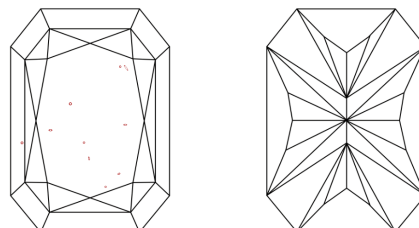

CLARITY CHARACTERISTICS

KEY TO SYMBOLS

Red symbols indicate internal characteristics.
Green symbols indicate external characteristics.

COLOR

D E F G H I J Faint Very Light Light

CLARITY

IF	VS¹⁻²	VS¹⁻²	SI¹⁻²	I¹⁻³
Internally Flawless	Very Very Slightly Included	Very Slightly Included	Slightly Included	Included