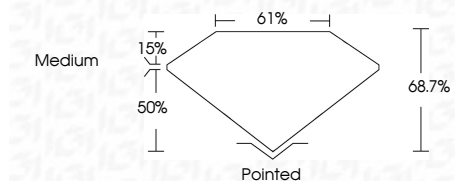

ELECTRONIC COPY

LG642443033
Report verification at igi.org

July 7, 2024
IGI Report Number **LG642443033**
Description **LABORATORY GROWN DIAMOND**
Shape and Cutting Style **CUT CORNERED
RECTANGULAR MODIFIED
BRILLIANT**

Measurements **8.21 X 5.53 X 3.80 MM**

GRADING RESULTS

Carat Weight **1.50 CARAT**
Color Grade **G**
Clarity Grade **VS 2**

ADDITIONAL GRADING INFORMATION

Polish **EXCELLENT**
Symmetry **EXCELLENT**
Fluorescence **NONE**
Inscription(s) **(IGI) LG642443033**
Comments: This Laboratory Grown Diamond was created by Chemical Vapor Deposition (CVD) growth process. Type IIa

July 7, 2024
IGI Report No **LG642443033**
CUT CORNERED RECT. MODIFIED BRILLIANT
8.21 X 5.53 X 3.80 MM
Carat Weight **1.50 CARAT**
Color Grade **G**
Clarity Grade **VS 2**
Depth **68.7%**
Table **15%**
Girdle **Medium**
Culet **Pointed**
Polish **EXCELLENT**
Symmetry **EXCELLENT**
Fluorescence **NONE**
Inscription(s) **(IGI) LG642443033**
Comments: This Laboratory Grown Diamond was created by Chemical Vapor Deposition (CVD) growth process. Type IIa

LABORATORY GROWN DIAMOND REPORT

July 7, 2024
IGI Report Number **LG642443033**
Description **LABORATORY GROWN DIAMOND**
Shape and Cutting Style **CUT CORNERED RECTANGULAR
MODIFIED BRILLIANT**
Measurements **8.21 X 5.53 X 3.80 MM**