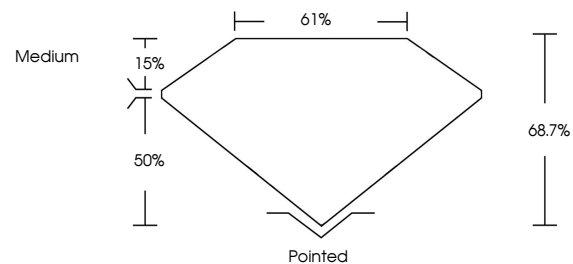

Measurements **8.21 X 5.53 X 3.80 MM**

GRADING RESULTS

Carat Weight **1.50 CARAT**
Color Grade **G**
Clarity Grade **VS 2**

ADDITIONAL GRADING INFORMATION

Polish **EXCELLENT**
Symmetry **EXCELLENT**
Fluorescence **NONE**
Inscription(s) **(IGI) LG642443033**
Comments: This Laboratory Grown Diamond was created by Chemical Vapor Deposition (CVD) growth process. Type IIa

July 7, 2024
IGI Report No **LG642443033**
CUT CORNERED RECT. MODIFIED BRILLIANT
8.21 X 5.53 X 3.80 MM
Carat Weight **1.50 CARAT**
Color Grade **G**
Clarity Grade **VS 2**
Depth **68.7%**
Table **15%**
Girdle **Medium**
Culet **Pointed**
Polish **EXCELLENT**
Symmetry **EXCELLENT**
Fluorescence **NONE**
Inscription(s) **(IGI) LG642443033**
Comments: This Laboratory Grown Diamond was created by Chemical Vapor Deposition (CVD) growth process. Type IIa

GRADING RESULTS

Carat Weight **1.50 CARAT**
Color Grade **G**
Clarity Grade **VS 2**

ADDITIONAL GRADING INFORMATION

Polish **EXCELLENT**
Symmetry **EXCELLENT**
Fluorescence **NONE**
Inscription(s) **(IGI) LG642443033**

Comments: This Laboratory Grown Diamond was created by Chemical Vapor Deposition (CVD) growth process. Type IIa

PROPORTIONS

Sample Image Used

CLARITY CHARACTERISTICS

KEY TO SYMBOLS

Red symbols indicate internal characteristics.
Green symbols indicate external characteristics.