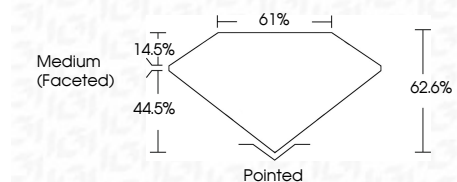

ELECTRONIC COPY

LG642444512
Report verification at igi.org

July 9, 2024
IGI Report Number **LG642444512**
Description **LABORATORY GROWN DIAMOND**
Shape and Cutting Style **OVAL BRILLIANT**
Measurements **10.24 X 7.08 X 4.43 MM**

GRADING RESULTS
Carat Weight **2.05 CARATS**
Color Grade **E**
Clarity Grade **VS 1**

ADDITIONAL GRADING INFORMATION
Polish **EXCELLENT**
Symmetry **EXCELLENT**
Fluorescence **NONE**
Inscription(s) **IGI LG642444512**
Comments: This Laboratory Grown Diamond was created by Chemical Vapor Deposition (CVD) growth process. Type IIa

July 9, 2024
IGI Report No **LG642444512**
OVAL BRILLIANT
10.24 X 7.08 X 4.43 MM
2.05 CARATS
Color Grade **E**
Clarity Grade **VS 1**
Depth **62.6%**
Table **14.5%**
Girdle **Medium (Faceted)**
Culet **Pointed**
Polish **EXCELLENT**
Symmetry **EXCELLENT**
Fluorescence **NONE**
Inscription(s) **IGI LG642444512**
Comments: This Laboratory Grown Diamond was created by Chemical Vapor Deposition (CVD) growth process. Type IIa

July 9, 2024
IGI Report Number **LG642444512**
Description **LABORATORY GROWN DIAMOND**
Shape and Cutting Style **OVAL BRILLIANT**
Measurements **10.24 X 7.08 X 4.43 MM**

GRADING RESULTS
Carat Weight **2.05 CARATS**
Color Grade **E**
Clarity Grade **VS 1**