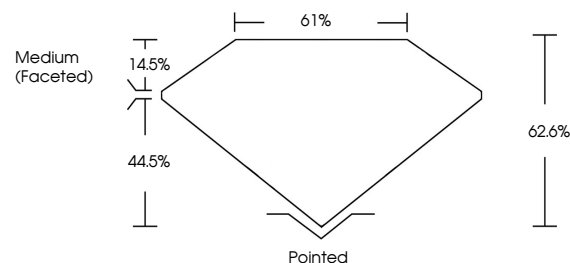

PROPORTIONS