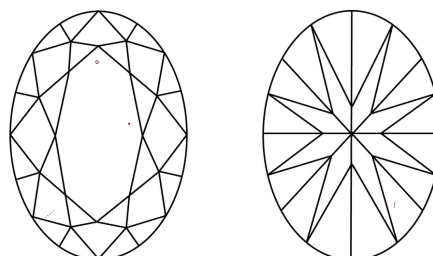

July 9, 2024
IGI Report Number **LG642444512**
Description **LABORATORY GROWN DIAMOND**
Shape and Cutting Style **OVAL BRILLIANT**
Measurements **10.24 X 7.08 X 4.43 MM**

GRADING RESULTS
Carat Weight **2.05 CARATS**
Color Grade **E**
Clarity Grade **VS 1**

PROPORTIONS

Sample Image Used

CLARITY CHARACTERISTICS

KEY TO SYMBOLS

Red symbols indicate internal characteristics.
Green symbols indicate external characteristics.

COLOR

D E F G H I J Faint Very Light Light