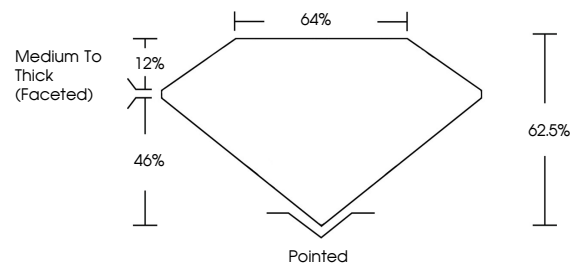

July 6, 2024
IGI Report No **LG642446723**
OVAL BRILLIANT
Carat Weight **2.41 CARATS**
Color Grade **F**
Clarity Grade **VS 1**
Table **62.5%**
Girdle **4/5%**
Medium To Thick (Faceted)
Culet **Pointed**
Polish **EXCELLENT**
Symmetry **EXCELLENT**
Fluorescence **NONE**
Inscription(s) **(IGI) LG642446723**
Comments: This Laboratory Grown Diamond was created by Chemical Vapor Deposition (CVD) growth process. Type IIa

July 6, 2024
IGI Report Number **LG642446723**
Description **LABORATORY GROWN DIAMOND**
Shape and Cutting Style **OVAL BRILLIANT**
Measurements **10.73 X 7.50 X 4.69 MM**

GRADING RESULTS

Carat Weight **2.41 CARATS**
Color Grade **F**
Clarity Grade **VS 1**

PROPORTIONS

Sample Image Used

CLARITY CHARACTERISTICS

KEY TO SYMBOLS

Red symbols indicate internal characteristics.
Green symbols indicate external characteristics.

COLOR

D E F G H I J Faint Very Light Light