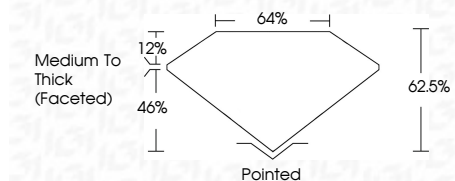

ELECTRONIC COPY

LG642446723
Report verification at igi.org

July 6, 2024
IGI Report Number **LG642446723**
Description **LABORATORY GROWN DIAMOND**
Shape and Cutting Style **OVAL BRILLIANT**
Measurements **10.73 X 7.50 X 4.69 MM**

GRADING RESULTS

Carat Weight **2.41 CARATS**
Color Grade **F**
Clarity Grade **VS 1**

ADDITIONAL GRADING INFORMATION

Polish **EXCELLENT**
Symmetry **EXCELLENT**
Fluorescence **NONE**
Inscription(s) **(IGI) LG642446723**
Comments: This Laboratory Grown Diamond was created by Chemical Vapor Deposition (CVD) growth process. Type IIa

July 6, 2024
IGI Report No **LG642446723**
OVAL BRILLIANT
Carat Weight **2.41 CARATS**
Color Grade **F**
Clarity Grade **VS 1**
Table **62.5%**
Girdle **4/5%**
Medium To Thick (Faceted)
Culet **Pointed**
Polish **EXCELLENT**
Symmetry **EXCELLENT**
Fluorescence **NONE**
Inscription(s) **(IGI) LG642446723**
Comments: This Laboratory Grown Diamond was created by Chemical Vapor Deposition (CVD) growth process. Type IIa

July 6, 2024
IGI Report Number **LG642446723**
Description **LABORATORY GROWN DIAMOND**
Shape and Cutting Style **OVAL BRILLIANT**
Measurements **10.73 X 7.50 X 4.69 MM**

GRADING RESULTS

Carat Weight **2.41 CARATS**
Color Grade **F**
Clarity Grade **VS 1**