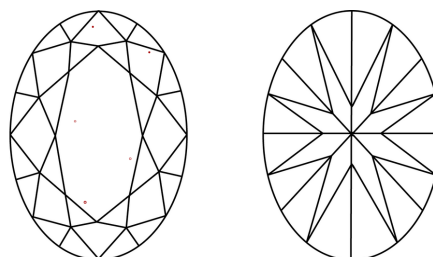

July 6, 2024
IGI Report Number **LG642446723**
Description **LABORATORY GROWN DIAMOND**
Shape and Cutting Style **OVAL BRILLIANT**
Measurements **10.73 X 7.50 X 4.69 MM**

GRADING RESULTS

Carat Weight **2.41 CARATS**
Color Grade **F**
Clarity Grade **VS 1**

PROPORTIONS

Sample Image Used

CLARITY CHARACTERISTICS

KEY TO SYMBOLS

Red symbols indicate internal characteristics.
Green symbols indicate external characteristics.

COLOR

D E F G H I J Faint Very Light Light