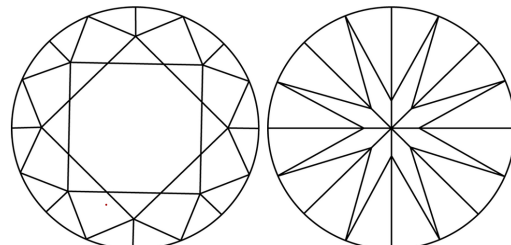

July 8, 2024
IGI Report Number **LG642447091**
Description **LABORATORY GROWN DIAMOND**
Shape and Cutting Style **ROUND BRILLIANT**
Measurements **8.15 - 8.20 X 5.10 MM**

GRADING RESULTS
Carat Weight **2.11 CARATS**
Color Grade **G**
Clarity Grade **VVS 2**
Cut Grade **IDEAL**

PROPORTIONS

CLARITY CHARACTERISTICS

KEY TO SYMBOLS
Red symbols indicate internal characteristics.
Green symbols indicate external characteristics.

Sample Image Used

COLOR

D	E	F	G	H	I	J	Faint	Very Light	Light
---	---	---	---	---	---	---	-------	------------	-------