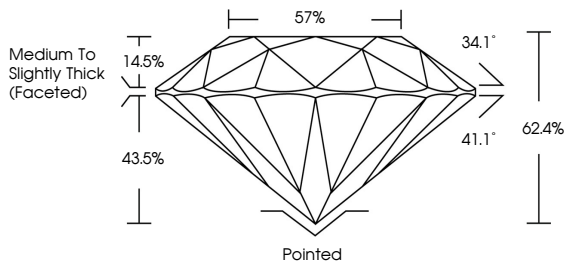

PROPORTIONS