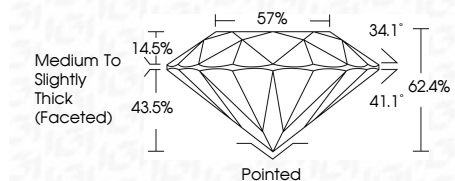

ELECTRONIC COPY

LG642447091
Report verification at igi.org

July 8, 2024
IGI Report Number **LG642447091**
Description **LABORATORY GROWN DIAMOND**
Shape and Cutting Style **ROUND BRILLIANT**
Measurements **8.15 - 8.20 X 5.10 MM**

GRADING RESULTS
Carat Weight **2.11 CARATS**
Color Grade **G**
Clarity Grade **VVS 2**
Cut Grade **IDEAL**

ADDITIONAL GRADING INFORMATION
Polish **EXCELLENT**
Symmetry **EXCELLENT**
Fluorescence **NONE**
Inscription(s) **IGI LG642447091**
Comments: This Laboratory Grown Diamond was created by Chemical Vapor Deposition (CVD) growth process. Type IIa

July 8, 2024
IGI Report No. **LG642447091**
ROUND BRILLIANT
8.15 - 8.20 X 5.10 MM
2.11 CARATS
Color Grade **G**
Clarity Grade **VVS 2**
Cut Grade **IDEAL**
Depth **62.4%**
Table **57%**
Girdle **Medium To Slightly Thick (Faceted)**
Culet **Pointed**
Polish **EXCELLENT**
Symmetry **EXCELLENT**
Fluorescence **NONE**
Inscription(s) **IGI LG642447091**
Comments: This Laboratory Grown Diamond was created by Chemical Vapor Deposition (CVD) growth process. Type IIa

July 8, 2024
IGI Report Number **LG642447091**
Description **LABORATORY GROWN DIAMOND**
Shape and Cutting Style **ROUND BRILLIANT**
Measurements **8.15 - 8.20 X 5.10 MM**

GRADING RESULTS
Carat Weight **2.11 CARATS**
Color Grade **G**
Clarity Grade **VVS 2**
Cut Grade **IDEAL**