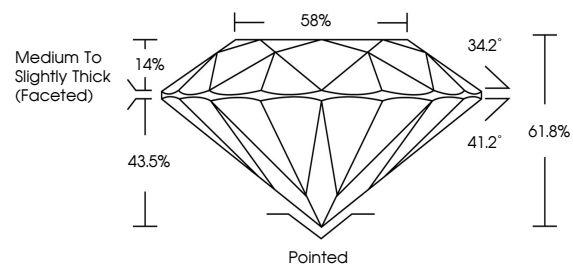

PROPORTIONS