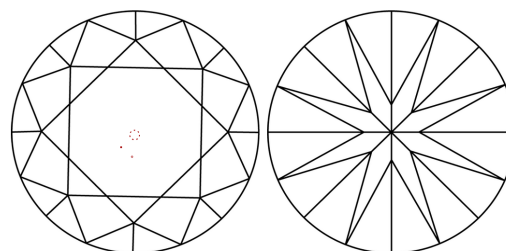

CLARITY CHARACTERISTICS

KEY TO SYMBOLS

Red symbols indicate internal characteristics.
Green symbols indicate external characteristics.