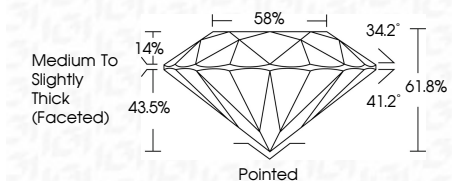

**ELECTRONIC COPY**

LG642447140  
Report verification at igi.org

July 8, 2024  
IGI Report Number **LG642447140**  
Description **LABORATORY GROWN DIAMOND**  
Shape and Cutting Style **ROUND BRILLIANT**  
Measurements **7.45 - 7.48 X 4.62 MM**

**GRADING RESULTS**

Carat Weight **1.60 CARAT**  
Color Grade **F**  
Clarity Grade **VS 1**  
Cut Grade **IDEAL**

**ADDITIONAL GRADING INFORMATION**

Polish **EXCELLENT**  
Symmetry **EXCELLENT**  
Fluorescence **NONE**  
Inscription(s) **IGI LG642447140**  
Comments: This Laboratory Grown Diamond was created by Chemical Vapor Deposition (CVD) growth process. Type IIa

July 8, 2024  
IGI Report No **LG642447140**  
**ROUND BRILLIANT**  
7.45 - 7.48 X 4.62 MM  
1.60 CARAT  
F  
VS 1  
IDEAL  
61.8%  
88%  
Medium To Slightly Thick (Faceted)  
Pointed  
EXCELLENT  
EXCELLENT  
NONE  
IGI LG642447140  
Comments: This Laboratory Grown Diamond was created by Chemical Vapor Deposition (CVD) growth process. Type IIa

**LABORATORY GROWN DIAMOND REPORT**

July 8, 2024  
IGI Report Number **LG642447140**  
Description **LABORATORY GROWN DIAMOND**  
Shape and Cutting Style **ROUND BRILLIANT**  
Measurements **7.45 - 7.48 X 4.62 MM**