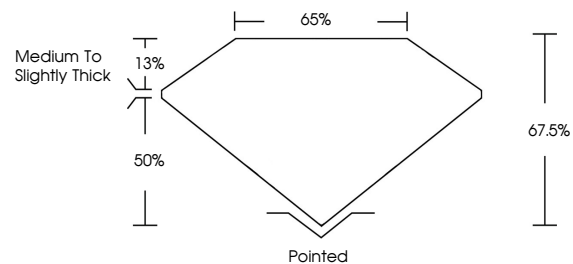

July 9, 2024
IGI Report No **LG642450346**
CUT CORNERED RECT. MODIFIED BRILLIANT
6.90 X 4.99 X 3.37 MM
Carat Weight **1.03 CARAT**
Color Grade **F**
Clarity Grade **VVS 2**
Depth **67.6%**
Table **50%**
Girdle **Medium to Slightly Thick**
Culet **Pointed**
Polish **EXCELLENT**
Symmetry **EXCELLENT**
Fluorescence **NONE**
Inscription(s) **(IGI) LG642450346**
Comments: This Laboratory Grown Diamond was created by Chemical Vapor Deposition (CVD) growth process. Type IIa

GRADING RESULTS

Carat Weight **1.03 CARAT**
Color Grade **F**
Clarity Grade **VVS 2**

ADDITIONAL GRADING INFORMATION

Polish **EXCELLENT**
Symmetry **EXCELLENT**
Fluorescence **NONE**
Inscription(s) **(IGI) LG642450346**

Comments: This Laboratory Grown Diamond was created by Chemical Vapor Deposition (CVD) growth process. Type IIa

PROPORTIONS

Sample Image Used

CLARITY CHARACTERISTICS

KEY TO SYMBOLS

Red symbols indicate internal characteristics.
Green symbols indicate external characteristics.