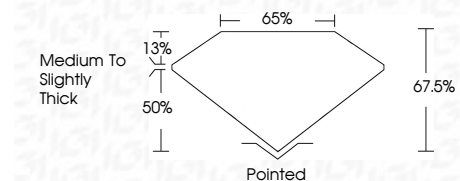

ELECTRONIC COPY

LG642450346
Report verification at igi.org

July 9, 2024
IGI Report Number **LG642450346**
Description **LABORATORY GROWN DIAMOND**
Shape and Cutting Style **CUT CORNERED
RECTANGULAR MODIFIED
BRILLIANT**
Measurements **6.90 X 4.99 X 3.37 MM**

GRADING RESULTS

Carat Weight **1.03 CARAT**
Color Grade **F**
Clarity Grade **VVS 2**

ADDITIONAL GRADING INFORMATION

Polish **EXCELLENT**
Symmetry **EXCELLENT**
Fluorescence **NONE**
Inscription(s) **(IGI) LG642450346**
Comments: This Laboratory Grown Diamond was created by Chemical Vapor Deposition (CVD) growth process. Type IIa

July 9, 2024
IGI Report No **LG642450346**
CUT CORNERED RECT. MODIFIED BRILLIANT
6.90 X 4.99 X 3.37 MM
Carat Weight **1.03 CARAT**
Color Grade **F**
Clarity Grade **VVS 2**
Depth **67.6%**
Table **50%**
Girdle **Medium to Slightly Thick**
Culet **Pointed**
Polish **EXCELLENT**
Symmetry **EXCELLENT**
Fluorescence **NONE**
Inscription(s) **(IGI) LG642450346**
Comments: This Laboratory Grown Diamond was created by Chemical Vapor Deposition (CVD) growth process. Type IIa

LABORATORY GROWN DIAMOND REPORT

July 9, 2024
IGI Report Number **LG642450346**
Description **LABORATORY GROWN DIAMOND**
Shape and Cutting Style **CUT CORNERED RECTANGULAR
MODIFIED BRILLIANT**
Measurements **6.90 X 4.99 X 3.37 MM**