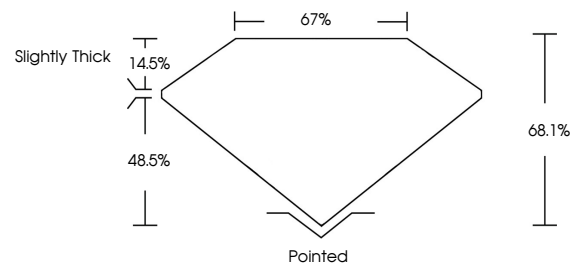

Measurements **8.56 X 6.27 X 4.27 MM**

GRADING RESULTS

Carat Weight **2.02 CARATS**
Color Grade **F**
Clarity Grade **VS 1**

ADDITIONAL GRADING INFORMATION

Polish **EXCELLENT**
Symmetry **EXCELLENT**
Fluorescence **NONE**
Inscription(s) **(IGI) LG642453479**
Comments: This Laboratory Grown Diamond was created by Chemical Vapor Deposition (CVD) growth process. Type IIa

July 8, 2024
IGI Report No **LG642453479**
CUT CORNERED RECT. MODIFIED BRILLIANT
8.56 X 6.27 X 4.27 MM
Carat Weight **2.02 CARATS**
Color Grade **F**
Clarity Grade **VS 1**
Depth **68.1%**
Table **48.5%**
Girdle **14.5%**
Slightly Thick
Culet **Pointed**
Polish **EXCELLENT**
Symmetry **EXCELLENT**
Fluorescence **NONE**
Inscription(s) **(IGI) LG642453479**
Comments: This Laboratory Grown Diamond was created by Chemical Vapor Deposition (CVD) growth process. Type IIa

GRADING RESULTS

Carat Weight **2.02 CARATS**
Color Grade **F**
Clarity Grade **VS 1**

ADDITIONAL GRADING INFORMATION

Polish **EXCELLENT**
Symmetry **EXCELLENT**
Fluorescence **NONE**
Inscription(s) **(IGI) LG642453479**

Comments: This Laboratory Grown Diamond was created by Chemical Vapor Deposition (CVD) growth process. Type IIa

PROPORTIONS

Sample Image Used

CLARITY CHARACTERISTICS

KEY TO SYMBOLS

Red symbols indicate internal characteristics.
Green symbols indicate external characteristics.