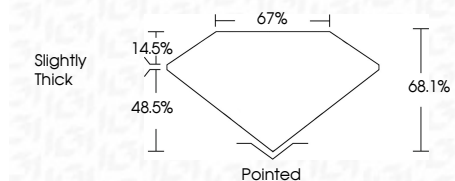

Measurements **8.56 X 6.27 X 4.27 MM**

GRADING RESULTS

Carat Weight **2.02 CARATS**
Color Grade **F**
Clarity Grade **VS 1**

ADDITIONAL GRADING INFORMATION

Polish **EXCELLENT**
Symmetry **EXCELLENT**
Fluorescence **NONE**
Inscription(s) **(IGI) LG642453479**
Comments: This Laboratory Grown Diamond was created by Chemical Vapor Deposition (CVD) growth process. Type IIa

July 8, 2024
IGI Report No **LG642453479**
CUT CORNERED RECT. MODIFIED BRILLIANT
8.56 X 6.27 X 4.27 MM
Carat Weight **2.02 CARATS**
Color Grade **F**
Clarity Grade **VS 1**
Depth **68.1%**
Table **48.5%**
Girdle **14.5%**
Slightly Thick
Culet **Pointed**
Polish **EXCELLENT**
Symmetry **EXCELLENT**
Fluorescence **NONE**
Inscription(s) **(IGI) LG642453479**
Comments: This Laboratory Grown Diamond was created by Chemical Vapor Deposition (CVD) growth process. Type IIa

LABORATORY GROWN DIAMOND REPORT

July 8, 2024
IGI Report Number **LG642453479**
Description **LABORATORY GROWN DIAMOND**
Shape and Cutting Style **CUT CORNERED RECTANGULAR
MODIFIED BRILLIANT**
Measurements **8.56 X 6.27 X 4.27 MM**

GRADING RESULTS

Carat Weight **2.02 CARATS**
Color Grade **F**
Clarity Grade **VS 1**

ADDITIONAL GRADING INFORMATION

Polish **EXCELLENT**
Symmetry **EXCELLENT**
Fluorescence **NONE**
Inscription(s) **(IGI) LG642453479**