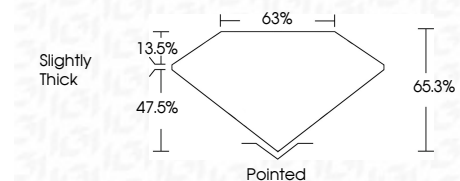

ELECTRONIC COPY

LG642453875
Report verification at igi.org

July 8, 2024
IGI Report Number **LG642453875**
Description **LABORATORY GROWN DIAMOND**
Shape and Cutting Style **CUT CORNERED
RECTANGULAR MODIFIED
BRILLIANT**

Measurements **8.46 X 5.82 X 3.80 MM**

GRADING RESULTS

Carat Weight **1.65 CARAT**
Color Grade **E**
Clarity Grade **VS 2**

ADDITIONAL GRADING INFORMATION

Polish **EXCELLENT**
Symmetry **EXCELLENT**
Fluorescence **NONE**
Inscription(s) **(IGI) LG642453875**
Comments: This Laboratory Grown Diamond was created by Chemical Vapor Deposition (CVD) growth process. Type IIa

July 8, 2024
IGI Report No **LG642453875**
CUT CORNERED RECT. MODIFIED BRILLIANT
8.46 X 5.82 X 3.80 MM
Carat Weight **1.65 CARAT**
Color Grade **E**
Clarity Grade **VS 2**
Depth **65.3%**
Table **47.5%**
Girdle **Slightly Thick**
Culet **Pointed**
Polish **EXCELLENT**
Symmetry **EXCELLENT**
Fluorescence **NONE**
Inscription(s) **(IGI) LG642453875**
Comments: This Laboratory Grown Diamond was created by Chemical Vapor Deposition (CVD) growth process. Type IIa

LABORATORY GROWN DIAMOND REPORT

July 8, 2024
IGI Report Number **LG642453875**
Description **LABORATORY GROWN DIAMOND**
Shape and Cutting Style **CUT CORNERED RECTANGULAR
MODIFIED BRILLIANT**
Measurements **8.46 X 5.82 X 3.80 MM**