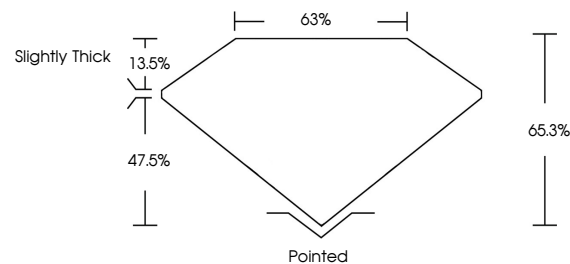

Measurements **8.46 X 5.82 X 3.80 MM**

GRADING RESULTS

Carat Weight **1.65 CARAT**
Color Grade **E**
Clarity Grade **VS 2**

ADDITIONAL GRADING INFORMATION

Polish **EXCELLENT**
Symmetry **EXCELLENT**
Fluorescence **NONE**
Inscription(s) **(IGI) LG642453875**
Comments: This Laboratory Grown Diamond was created by Chemical Vapor Deposition (CVD) growth process. Type IIa

July 8, 2024
IGI Report No **LG642453875**
CUT CORNERED RECT. MODIFIED BRILLIANT
8.46 X 5.82 X 3.80 MM
Carat Weight **1.65 CARAT**
Color Grade **E**
Clarity Grade **VS 2**
Depth **65.3%**
Table **47.5%**
Girdle **Slightly Thick**
Culet **Pointed**
Polish **EXCELLENT**
Symmetry **EXCELLENT**
Fluorescence **NONE**
Inscription(s) **(IGI) LG642453875**
Comments: This Laboratory Grown Diamond was created by Chemical Vapor Deposition (CVD) growth process. Type IIa

GRADING RESULTS

Carat Weight **1.65 CARAT**
Color Grade **E**
Clarity Grade **VS 2**

ADDITIONAL GRADING INFORMATION

Polish **EXCELLENT**
Symmetry **EXCELLENT**
Fluorescence **NONE**
Inscription(s) **(IGI) LG642453875**

Comments: This Laboratory Grown Diamond was created by Chemical Vapor Deposition (CVD) growth process. Type IIa

PROPORTIONS

Sample Image Used

CLARITY CHARACTERISTICS

KEY TO SYMBOLS

Red symbols indicate internal characteristics.
Green symbols indicate external characteristics.