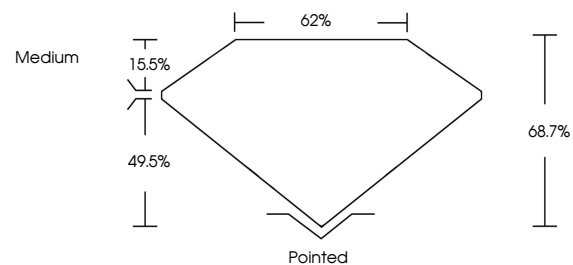

Measurements **7.20 X 5.04 X 3.46 MM**

GRADING RESULTS

Carat Weight **1.07 CARAT**
Color Grade **D**
Clarity Grade **VVS 1**

ADDITIONAL GRADING INFORMATION

Polish **EXCELLENT**
Symmetry **EXCELLENT**
Fluorescence **NONE**
Inscription(s) **IGI LG642459220**

Comments: This Laboratory Grown Diamond was created by Chemical Vapor Deposition (CVD) growth process. Type IIa

July 10, 2024
IGI Report No **LG642459220**
CUT CORNERED RECT. MODIFIED BRILLIANT
7.20 X 5.04 X 3.46 MM
Carat Weight **1.07 CARAT**
Color Grade **D**
Clarity Grade **VVS 1**
Depth **68.7%**
Table **49.5%**
Girdle **Medium**
Culet **Pointed**
Polish **EXCELLENT**
Symmetry **EXCELLENT**
Fluorescence **NONE**
Inscription(s) **IGI LG642459220**
Comments: This Laboratory Grown Diamond was created by Chemical Vapor Deposition (CVD) growth process. Type IIa

GRADING RESULTS

Carat Weight **1.07 CARAT**
Color Grade **D**
Clarity Grade **VVS 1**

ADDITIONAL GRADING INFORMATION

Polish **EXCELLENT**
Symmetry **EXCELLENT**
Fluorescence **NONE**
Inscription(s) **IGI LG642459220**

Comments: This Laboratory Grown Diamond was created by Chemical Vapor Deposition (CVD) growth process. Type IIa

PROPORTIONS

Sample Image Used

CLARITY CHARACTERISTICS

KEY TO SYMBOLS

Red symbols indicate internal characteristics.
Green symbols indicate external characteristics.