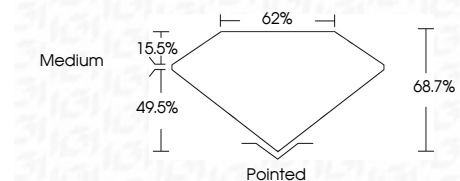

Measurements **7.20 X 5.04 X 3.46 MM**

GRADING RESULTS

Carat Weight **1.07 CARAT**
Color Grade **D**
Clarity Grade **VVS 1**

ADDITIONAL GRADING INFORMATION

Polish **EXCELLENT**
Symmetry **EXCELLENT**
Fluorescence **NONE**
Inscription(s) **IGI LG642459220**

Comments: This Laboratory Grown Diamond was created by Chemical Vapor Deposition (CVD) growth process. Type IIa

July 10, 2024
IGI Report No **LG642459220**
CUT CORNERED RECT. MODIFIED BRILLIANT
7.20 X 5.04 X 3.46 MM
Carat Weight **1.07 CARAT**
Color Grade **D**
Clarity Grade **VVS 1**
Depth **68.7%**
Table **49.5%**
Girdle **Medium**
Culet **Pointed**
Polish **EXCELLENT**
Symmetry **EXCELLENT**
Fluorescence **NONE**
Inscription(s) **IGI LG642459220**
Comments: This Laboratory Grown Diamond was created by Chemical Vapor Deposition (CVD) growth process. Type IIa

LABORATORY GROWN DIAMOND REPORT

July 10, 2024
IGI Report Number **LG642459220**
Description **LABORATORY GROWN DIAMOND**
Shape and Cutting Style **CUT CORNERED RECTANGULAR
MODIFIED BRILLIANT**
Measurements **7.20 X 5.04 X 3.46 MM**

GRADING RESULTS

Carat Weight **1.07 CARAT**
Color Grade **D**
Clarity Grade **VVS 1**

ADDITIONAL GRADING INFORMATION

Polish **EXCELLENT**
Symmetry **EXCELLENT**
Fluorescence **NONE**
Inscription(s) **IGI LG642459220**