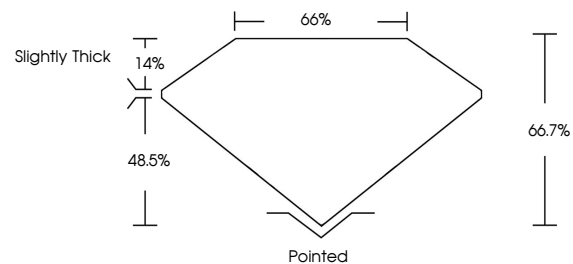

Measurements **6.80 X 4.99 X 3.33 MM**

GRADING RESULTS

Carat Weight **1.00 CARAT**
Color Grade **D**
Clarity Grade **VS 2**

ADDITIONAL GRADING INFORMATION

Polish **EXCELLENT**
Symmetry **EXCELLENT**
Fluorescence **NONE**
Inscription(s) **(IGI) LG642459263**
Comments: This Laboratory Grown Diamond was created by Chemical Vapor Deposition (CVD) growth process. Type IIa

July 10, 2024
IGI Report No **LG642459263**
CUT CORNERED RECT. MODIFIED BRILLIANT
6.80 X 4.99 X 3.33 MM
Carat Weight **1.00 CARAT**
Color Grade **D**
Clarity Grade **VS 2**
Depth **48.5%**
Table **14%**
Girdle **Slightly Thick**
Culet **Pointed**
Polish **EXCELLENT**
Symmetry **EXCELLENT**
Fluorescence **NONE**
Inscription(s) **(IGI) LG642459263**
Comments: This Laboratory Grown Diamond was created by Chemical Vapor Deposition (CVD) growth process. Type IIa

GRADING RESULTS

Carat Weight **1.00 CARAT**
Color Grade **D**
Clarity Grade **VS 2**

ADDITIONAL GRADING INFORMATION

Polish **EXCELLENT**
Symmetry **EXCELLENT**
Fluorescence **NONE**
Inscription(s) **(IGI) LG642459263**

Comments: This Laboratory Grown Diamond was created by Chemical Vapor Deposition (CVD) growth process. Type IIa

PROPORTIONS

Sample Image Used

CLARITY CHARACTERISTICS

KEY TO SYMBOLS

Red symbols indicate internal characteristics.
Green symbols indicate external characteristics.