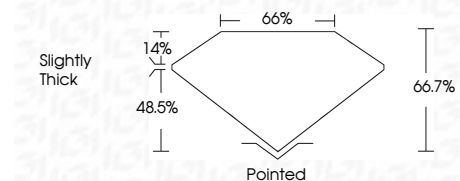

ELECTRONIC COPY

LG642459263
Report verification at igi.org

July 10, 2024
IGI Report Number **LG642459263**
Description **LABORATORY GROWN DIAMOND**
Shape and Cutting Style **CUT CORNERED
RECTANGULAR MODIFIED
BRILLIANT**

Measurements **6.80 X 4.99 X 3.33 MM**

GRADING RESULTS

Carat Weight **1.00 CARAT**
Color Grade **D**
Clarity Grade **VS 2**

ADDITIONAL GRADING INFORMATION

Polish **EXCELLENT**
Symmetry **EXCELLENT**
Fluorescence **NONE**
Inscription(s) **(IGI) LG642459263**
Comments: This Laboratory Grown Diamond was created by Chemical Vapor Deposition (CVD) growth process. Type IIa

July 10, 2024
IGI Report No **LG642459263**
CUT CORNERED RECT. MODIFIED BRILLIANT
6.80 X 4.99 X 3.33 MM
Carat Weight **1.00 CARAT**
Color Grade **D**
Clarity Grade **VS 2**
Depth **48.5%**
Table **14%**
Girdle **Slightly Thick**
Culet **Pointed**
Polish **EXCELLENT**
Symmetry **EXCELLENT**
Fluorescence **NONE**
Inscription(s) **(IGI) LG642459263**
Comments: This Laboratory Grown Diamond was created by Chemical Vapor Deposition (CVD) growth process. Type IIa

LABORATORY GROWN DIAMOND REPORT

July 10, 2024
IGI Report Number **LG642459263**
Description **LABORATORY GROWN DIAMOND**
Shape and Cutting Style **CUT CORNERED RECTANGULAR
MODIFIED BRILLIANT**
Measurements **6.80 X 4.99 X 3.33 MM**