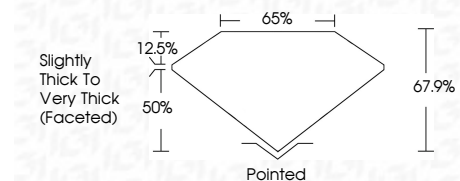

ELECTRONIC COPY

LG642469909
Report verification at igi.org

July 11, 2024
IGI Report Number **LG642469909**
Description **LABORATORY GROWN DIAMOND**
Shape and Cutting Style **SQUARE CUSHION BRILLIANT**
Measurements **8.59 X 8.33 X 5.66 MM**

GRADING RESULTS
Carat Weight **3.13 CARATS**
Color Grade **G**
Clarity Grade **VVS 2**

ADDITIONAL GRADING INFORMATION
Polish **EXCELLENT**
Symmetry **EXCELLENT**
Fluorescence **NONE**
Inscription(s) **IGI LG642469909**
Comments: This Laboratory Grown Diamond was created by Chemical Vapor Deposition (CVD) growth process. Type IIa

July 11, 2024
IGI Report No **LG642469909**
SQUARE CUSHION BRILLIANT
8.59 X 8.33 X 5.66 MM
3.13 CARATS
Color Grade **G**
Clarity Grade **VVS 2**
Depth **67.9%**
Table **50%**
Girdle **Slightly Thick To Very Thick (Faceted)**
Culet **Pointed**
Polish **EXCELLENT**
Symmetry **EXCELLENT**
Fluorescence **NONE**
Inscription(s) **IGI LG642469909**
Comments: This Laboratory Grown Diamond was created by Chemical Vapor Deposition (CVD) growth process. Type IIa

LABORATORY GROWN DIAMOND REPORT

July 11, 2024
IGI Report Number **LG642469909**
Description **LABORATORY GROWN DIAMOND**
Shape and Cutting Style **SQUARE CUSHION BRILLIANT**
Measurements **8.59 X 8.33 X 5.66 MM**