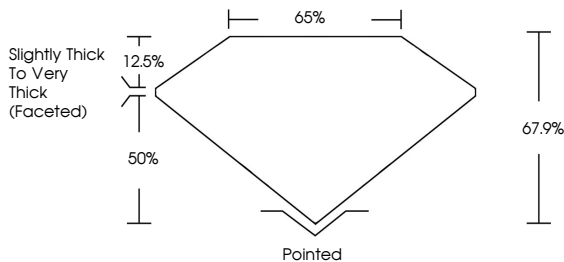

PROPORTIONS