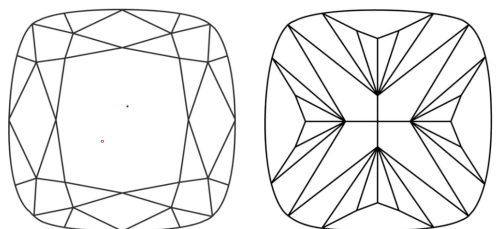

CLARITY CHARACTERISTICS

KEY TO SYMBOLS
Red symbols indicate internal characteristics.
Green symbols indicate external characteristics.