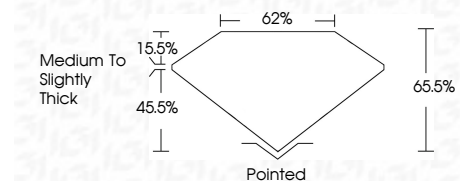

Measurements **8.89 X 6.43 X 4.21 MM**

GRADING RESULTS

Carat Weight **2.18 CARATS**
Color Grade **G**
Clarity Grade **VS 1**

ADDITIONAL GRADING INFORMATION

Polish **EXCELLENT**
Symmetry **EXCELLENT**
Fluorescence **NONE**
Inscription(s) **IGI LG642470884**
Comments: This Laboratory Grown Diamond was created by Chemical Vapor Deposition (CVD) growth process. Type IIa

July 17, 2024
IGI Report No **LG642470884**
CUT CORNERED RECT. MODIFIED BRILLIANT
8.89 X 6.43 X 4.21 MM
Carat Weight **2.18 CARATS**
Color Grade **G**
Clarity Grade **VS 1**
Depth **65.5%**
Table **45.5%**
Girdle **Medium to Slightly Thick**
Culet **Pointed**
Polish **EXCELLENT**
Symmetry **EXCELLENT**
Fluorescence **NONE**
Inscription(s) **IGI LG642470884**
Comments: This Laboratory Grown Diamond was created by Chemical Vapor Deposition (CVD) growth process. Type IIa

LABORATORY GROWN DIAMOND REPORT

July 17, 2024
IGI Report Number **LG642470884**
Description **LABORATORY GROWN DIAMOND**
Shape and Cutting Style **CUT CORNERED RECTANGULAR
MODIFIED BRILLIANT**
Measurements **8.89 X 6.43 X 4.21 MM**

GRADING RESULTS

Carat Weight **2.18 CARATS**
Color Grade **G**
Clarity Grade **VS 1**

ADDITIONAL GRADING INFORMATION

Polish **EXCELLENT**
Symmetry **EXCELLENT**
Fluorescence **NONE**
Inscription(s) **IGI LG642470884**