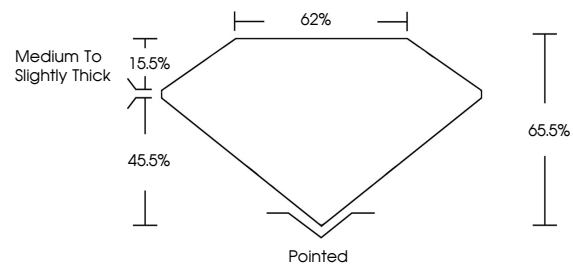

Measurements **8.89 X 6.43 X 4.21 MM**

GRADING RESULTS

Carat Weight **2.18 CARATS**
Color Grade **G**
Clarity Grade **VS 1**

ADDITIONAL GRADING INFORMATION

Polish **EXCELLENT**
Symmetry **EXCELLENT**
Fluorescence **NONE**
Inscription(s) **IGI LG642470884**
Comments: This Laboratory Grown Diamond was created by Chemical Vapor Deposition (CVD) growth process. Type IIa

July 17, 2024
IGI Report No **LG642470884**
CUT CORNERED RECT. MODIFIED BRILLIANT
8.89 X 6.43 X 4.21 MM
Carat Weight **2.18 CARATS**
Color Grade **G**
Clarity Grade **VS 1**
Depth **65.5%**
Table **45.5%**
Girdle **Medium to Slightly Thick**
Culet **Pointed**
Polish **EXCELLENT**
Symmetry **EXCELLENT**
Fluorescence **NONE**
Inscription(s) **IGI LG642470884**
Comments: This Laboratory Grown Diamond was created by Chemical Vapor Deposition (CVD) growth process. Type IIa

GRADING RESULTS

Carat Weight **2.18 CARATS**
Color Grade **G**
Clarity Grade **VS 1**

ADDITIONAL GRADING INFORMATION

Polish **EXCELLENT**
Symmetry **EXCELLENT**
Fluorescence **NONE**
Inscription(s) **IGI LG642470884**

Comments: This Laboratory Grown Diamond was created by Chemical Vapor Deposition (CVD) growth process. Type IIa

PROPORTIONS

Sample Image Used

CLARITY CHARACTERISTICS

KEY TO SYMBOLS

Red symbols indicate internal characteristics.
Green symbols indicate external characteristics.