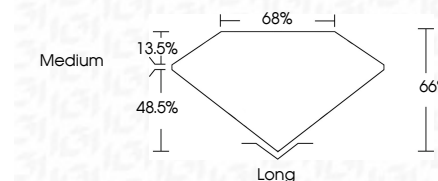

**ELECTRONIC COPY**

LG642473615  
Report verification at igi.org

July 9, 2024  
IGI Report Number **LG642473615**  
Description **LABORATORY GROWN DIAMOND**  
Shape and Cutting Style **EMERALD CUT**  
Measurements **7.73 X 5.56 X 3.67 MM**

**GRADING RESULTS**  
Carat Weight **1.55 CARAT**  
Color Grade **E**  
Clarity Grade **VVS 1**

**ADDITIONAL GRADING INFORMATION**  
Polish **EXCELLENT**  
Symmetry **EXCELLENT**  
Fluorescence **NONE**  
Inscription(s) **IGI LG642473615**  
Comments: This Laboratory Grown Diamond was created by Chemical Vapor Deposition (CVD) growth process. Type IIa

July 9, 2024  
IGI Report No **LG642473615**  
**EMERALD CUT**  
Carat Weight **1.55 CARAT**  
Color Grade **E**  
Clarity Grade **VVS 1**  
Depth **66%**  
Table **68%**  
Girdle **Medium**  
Culet **Long**  
Polish **EXCELLENT**  
Symmetry **EXCELLENT**  
Fluorescence **NONE**  
Inscription(s) **IGI LG642473615**  
Comments: This Laboratory Grown Diamond was created by Chemical Vapor Deposition (CVD) growth process. Type IIa

**LABORATORY GROWN DIAMOND REPORT**

July 9, 2024  
IGI Report Number **LG642473615**  
Description **LABORATORY GROWN DIAMOND**  
Shape and Cutting Style **EMERALD CUT**  
Measurements **7.73 X 5.56 X 3.67 MM**