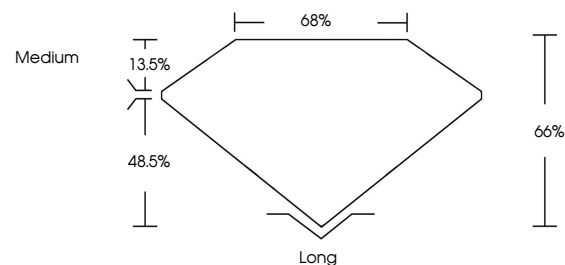

PROPORTIONS