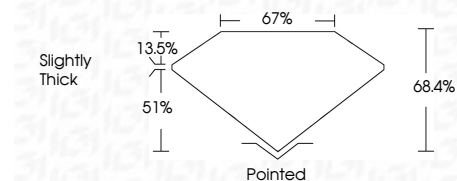

ELECTRONIC COPY

LG642475107
Report verification at igi.org

July 10, 2024
IGI Report Number **LG642475107**
Description **LABORATORY GROWN DIAMOND**
Shape and Cutting Style **CUT CORNERED
RECTANGULAR MODIFIED
BRILLIANT**

Measurements **11.66 X 8.00 X 5.47 MM**

GRADING RESULTS

Carat Weight **4.53 CARATS**
Color Grade **F**
Clarity Grade **VS 1**

ADDITIONAL GRADING INFORMATION

Polish **EXCELLENT**
Symmetry **EXCELLENT**
Fluorescence **NONE**
Inscription(s) **IGI LG642475107**
Comments: This Laboratory Grown Diamond was created by Chemical Vapor Deposition (CVD) growth process. Type IIa

July 10, 2024
IGI Report No **LG642475107**
CUT CORNERED RECT. MODIFIED BRILLIANT
11.66 X 8.00 X 5.47 MM
Carat Weight **4.53 CARATS**
Color Grade **F**
Clarity Grade **VS 1**
Depth **68.4%**
Table **67%**
Girdle **Slightly Thick**
Culet **Pointed**
Polish **EXCELLENT**
Symmetry **EXCELLENT**
Fluorescence **NONE**
Inscription(s) **IGI LG642475107**
Comments: This Laboratory Grown Diamond was created by Chemical Vapor Deposition (CVD) growth process. Type IIa

LABORATORY GROWN DIAMOND REPORT

July 10, 2024
IGI Report Number **LG642475107**
Description **LABORATORY GROWN DIAMOND**
Shape and Cutting Style **CUT CORNERED RECTANGULAR
MODIFIED BRILLIANT**
Measurements **11.66 X 8.00 X 5.47 MM**