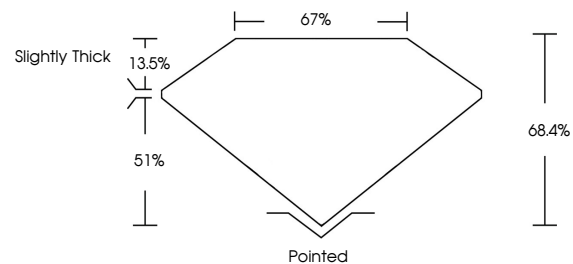

Measurements **11.66 X 8.00 X 5.47 MM**

GRADING RESULTS

Carat Weight **4.53 CARATS**
Color Grade **F**
Clarity Grade **VS 1**

ADDITIONAL GRADING INFORMATION

Polish **EXCELLENT**
Symmetry **EXCELLENT**
Fluorescence **NONE**
Inscription(s) **IGI LG642475107**
Comments: This Laboratory Grown Diamond was created by Chemical Vapor Deposition (CVD) growth process. Type IIa

July 10, 2024
IGI Report No **LG642475107**
CUT CORNERED RECT. MODIFIED BRILLIANT
11.66 X 8.00 X 5.47 MM
Carat Weight **4.53 CARATS**
Color Grade **F**
Clarity Grade **VS 1**
Depth **68.4%**
Table **67%**
Girdle **Slightly Thick**
Culet **Pointed**
Polish **EXCELLENT**
Symmetry **EXCELLENT**
Fluorescence **NONE**
Inscription(s) **IGI LG642475107**
Comments: This Laboratory Grown Diamond was created by Chemical Vapor Deposition (CVD) growth process. Type IIa

GRADING RESULTS

Carat Weight **4.53 CARATS**
Color Grade **F**
Clarity Grade **VS 1**

ADDITIONAL GRADING INFORMATION

Polish **EXCELLENT**
Symmetry **EXCELLENT**
Fluorescence **NONE**
Inscription(s) **IGI LG642475107**

Comments: This Laboratory Grown Diamond was created by Chemical Vapor Deposition (CVD) growth process. Type IIa

PROPORTIONS

Sample Image Used

CLARITY CHARACTERISTICS

KEY TO SYMBOLS

Red symbols indicate internal characteristics.
Green symbols indicate external characteristics.