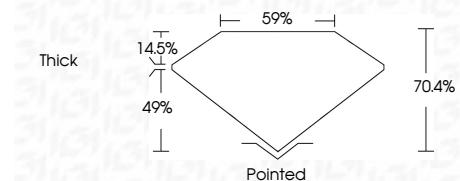

Measurements **8.53 X 5.97 X 4.20 MM**

GRADING RESULTS

Carat Weight **2.01 CARATS**
Color Grade **FANCY INTENSE YELLOW**
Clarity Grade **VVS 2**

ADDITIONAL GRADING INFORMATION

Polish **EXCELLENT**
Symmetry **EXCELLENT**
Fluorescence **NONE**
Inscription(s) **IGI LG642483808**

Comments: This Laboratory Grown Diamond was created by Chemical Vapor Deposition (CVD) growth process.

July 16, 2024
IGI Report No **LG642483808**
CUT CORNERED RECT. MODIFIED BRILLIANT
8.53 X 5.97 X 4.20 MM
Carat Weight **2.01 CARATS**
Color Grade **FANCY INTENSE YELLOW**
Clarity Grade **VVS 2**
Depth **70.4%**
Table **59%**
Girdle **Thick**
Culet **Pointed**
Polish **EXCELLENT**
Symmetry **EXCELLENT**
Fluorescence **NONE**
Inscription(s) **IGI LG642483808**
Comments: This Laboratory Grown Diamond was created by Chemical Vapor Deposition (CVD) growth process.

LABORATORY GROWN DIAMOND REPORT

July 16, 2024
IGI Report Number **LG642483808**
Description **LABORATORY GROWN DIAMOND**
Shape and Cutting Style **CUT CORNERED RECTANGULAR
MODIFIED BRILLIANT**
Measurements **8.53 X 5.97 X 4.20 MM**

GRADING RESULTS

Carat Weight **2.01 CARATS**
Color Grade **FANCY INTENSE YELLOW**
Clarity Grade **VVS 2**

ADDITIONAL GRADING INFORMATION

Polish **EXCELLENT**
Symmetry **EXCELLENT**
Fluorescence **NONE**

Inscription(s) **IGI LG642483808**