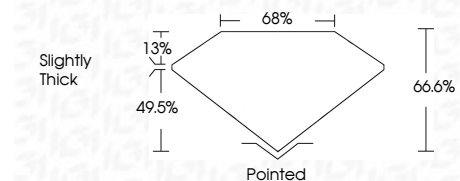

Measurements **10.14 X 7.19 X 4.79 MM**

GRADING RESULTS

Carat Weight **3.07 CARATS**
Color Grade **E**
Clarity Grade **VS 1**

ADDITIONAL GRADING INFORMATION

Polish **EXCELLENT**
Symmetry **EXCELLENT**
Fluorescence **NONE**
Inscription(s) **(IGI) LG642484187**
Comments: This Laboratory Grown Diamond was created by Chemical Vapor Deposition (CVD) growth process. Type IIa

July 13, 2024
IGI Report No **LG642484187**
CUT CORNERED RECT. MODIFIED BRILLIANT
10.14 X 7.19 X 4.79 MM
Carat Weight **3.07 CARATS**
Color Grade **E**
Clarity Grade **VS 1**
Depth **49.5%**
Table **13%**
Girdle **Slightly Thick**
Culet **Pointed**
Polish **EXCELLENT**
Symmetry **EXCELLENT**
Fluorescence **NONE**
Inscription(s) **(IGI) LG642484187**
Comments: This Laboratory Grown Diamond was created by Chemical Vapor Deposition (CVD) growth process. Type IIa

LABORATORY GROWN DIAMOND REPORT

July 13, 2024
IGI Report Number **LG642484187**
Description **LABORATORY GROWN DIAMOND**
Shape and Cutting Style **CUT CORNERED RECTANGULAR
MODIFIED BRILLIANT**
Measurements **10.14 X 7.19 X 4.79 MM**

GRADING RESULTS

Carat Weight **3.07 CARATS**
Color Grade **E**
Clarity Grade **VS 1**

ADDITIONAL GRADING INFORMATION

Polish **EXCELLENT**
Symmetry **EXCELLENT**
Fluorescence **NONE**
Inscription(s) **(IGI) LG642484187**