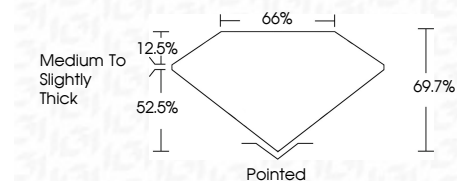

ELECTRONIC COPY

LG642485341
Report verification at igi.org

July 9, 2024
IGI Report Number **LG642485341**
Description **LABORATORY GROWN DIAMOND**
Shape and Cutting Style **CUT CORNERED
RECTANGULAR MODIFIED
BRILLIANT**

Measurements **7.23 X 4.95 X 3.45 MM**

GRADING RESULTS

Carat Weight **1.09 CARAT**
Color Grade **H**
Clarity Grade **VS 1**

ADDITIONAL GRADING INFORMATION

Polish **EXCELLENT**
Symmetry **EXCELLENT**
Fluorescence **NONE**
Inscription(s) **(IGI) LG642485341**
Comments: This Laboratory Grown Diamond was created by Chemical Vapor Deposition (CVD) growth process. Type IIa

July 9, 2024
IGI Report No **LG642485341**
CUT CORNERED RECT. MODIFIED BRILLIANT
7.23 X 4.95 X 3.45 MM
Carat Weight **1.09 CARAT**
Color Grade **H**
Clarity Grade **VS 1**
Depth **69.7%**
Table **52.5%**
Girdle **Medium to Slightly Thick**
Culet **Pointed**
Polish **EXCELLENT**
Symmetry **EXCELLENT**
Fluorescence **NONE**
Inscription(s) **(IGI) LG642485341**
Comments: This Laboratory Grown Diamond was created by Chemical Vapor Deposition (CVD) growth process. Type IIa

LABORATORY GROWN DIAMOND REPORT

July 9, 2024
IGI Report Number **LG642485341**
Description **LABORATORY GROWN DIAMOND**
Shape and Cutting Style **CUT CORNERED RECTANGULAR
MODIFIED BRILLIANT**
Measurements **7.23 X 4.95 X 3.45 MM**