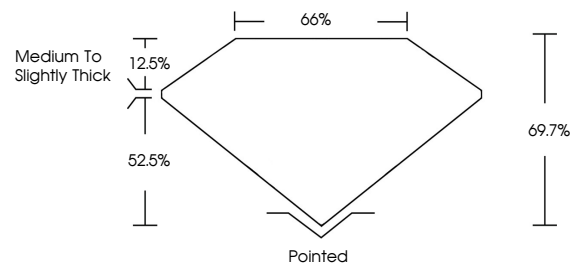

Measurements **7.23 X 4.95 X 3.45 MM**

GRADING RESULTS

Carat Weight **1.09 CARAT**
Color Grade **H**
Clarity Grade **VS 1**

ADDITIONAL GRADING INFORMATION

Polish **EXCELLENT**
Symmetry **EXCELLENT**
Fluorescence **NONE**
Inscription(s) **(IGI) LG642485341**
Comments: This Laboratory Grown Diamond was created by Chemical Vapor Deposition (CVD) growth process. Type IIa

July 9, 2024
IGI Report No **LG642485341**
CUT CORNERED RECT. MODIFIED BRILLIANT
7.23 X 4.95 X 3.45 MM
Carat Weight **1.09 CARAT**
Color Grade **H**
Clarity Grade **VS 1**
Depth **69.7%**
Table **52.5%**
Girdle **Medium to Slightly Thick**
Culet **Pointed**
Polish **EXCELLENT**
Symmetry **EXCELLENT**
Fluorescence **NONE**
Inscription(s) **(IGI) LG642485341**
Comments: This Laboratory Grown Diamond was created by Chemical Vapor Deposition (CVD) growth process. Type IIa

GRADING RESULTS

Carat Weight **1.09 CARAT**
Color Grade **H**
Clarity Grade **VS 1**

ADDITIONAL GRADING INFORMATION

Polish **EXCELLENT**
Symmetry **EXCELLENT**
Fluorescence **NONE**
Inscription(s) **(IGI) LG642485341**

Comments: This Laboratory Grown Diamond was created by Chemical Vapor Deposition (CVD) growth process. Type IIa

PROPORTIONS

Sample Image Used

CLARITY CHARACTERISTICS

KEY TO SYMBOLS

Red symbols indicate internal characteristics.
Green symbols indicate external characteristics.