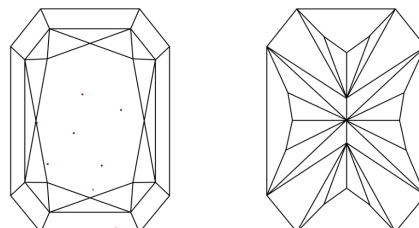

CLARITY CHARACTERISTICS

KEY TO SYMBOLS

Red symbols indicate internal characteristics.
Green symbols indicate external characteristics.

COLOR

D E F G H I J Faint Very Light Light

CLARITY

IF	VS¹⁻²	VS¹⁻²	SI¹⁻²	I¹⁻³
Internally Flawless	Very Very Slightly Included	Very Slightly Included	Slightly Included	Included