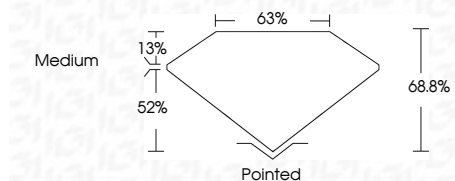

ELECTRONIC COPY

LG642485343
Report verification at igi.org

July 8, 2024
IGI Report Number **LG642485343**
Description **LABORATORY GROWN DIAMOND**
Shape and Cutting Style **CUT CORNERED
RECTANGULAR MODIFIED
BRILLIANT**

Measurements **8.41 X 5.73 X 3.94 MM**

GRADING RESULTS

Carat Weight **1.59 CARAT**
Color Grade **F**
Clarity Grade **VS 1**

ADDITIONAL GRADING INFORMATION

Polish **EXCELLENT**
Symmetry **EXCELLENT**
Fluorescence **NONE**
Inscription(s) **(LGI) LG642485343**
Comments: This Laboratory Grown Diamond was created by Chemical Vapor Deposition (CVD) growth process. Type IIa

July 8, 2024
IGI Report No **LG642485343**
CUT CORNERED RECT. MODIFIED BRILLIANT
8.41 X 5.73 X 3.94 MM
Carat Weight **1.59 CARAT**
Color Grade **F**
Clarity Grade **VS 1**
Depth **68.8%**
Table **52%**
Girdle **Medium**
Culet **Pointed**
Polish **EXCELLENT**
Symmetry **EXCELLENT**
Fluorescence **NONE**
Inscription(s) **(LGI) LG642485343**
Comments: This Laboratory Grown Diamond was created by Chemical Vapor Deposition (CVD) growth process. Type IIa

LABORATORY GROWN DIAMOND REPORT

July 8, 2024
IGI Report Number **LG642485343**
Description **LABORATORY GROWN DIAMOND**
Shape and Cutting Style **CUT CORNERED RECTANGULAR
MODIFIED BRILLIANT**
Measurements **8.41 X 5.73 X 3.94 MM**