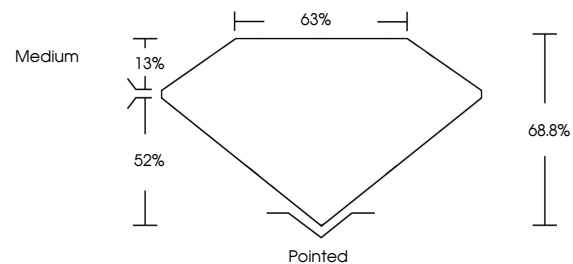

Measurements **8.41 X 5.73 X 3.94 MM**

GRADING RESULTS

Carat Weight **1.59 CARAT**
Color Grade **F**
Clarity Grade **VS 1**

ADDITIONAL GRADING INFORMATION

Polish **EXCELLENT**
Symmetry **EXCELLENT**
Fluorescence **NONE**
Inscription(s) **(LGI) LG642485343**
Comments: This Laboratory Grown Diamond was created by Chemical Vapor Deposition (CVD) growth process. Type IIa

July 8, 2024
IGI Report No **LG642485343**
CUT CORNERED RECT. MODIFIED BRILLIANT
8.41 X 5.73 X 3.94 MM
Carat Weight **1.59 CARAT**
Color Grade **F**
Clarity Grade **VS 1**
Depth **68.8%**
Table **52%**
Girdle **Medium**
Culet **Pointed**
Polish **EXCELLENT**
Symmetry **EXCELLENT**
Fluorescence **NONE**
Inscription(s) **(LGI) LG642485343**
Comments: This Laboratory Grown Diamond was created by Chemical Vapor Deposition (CVD) growth process. Type IIa

GRADING RESULTS

Carat Weight **1.59 CARAT**
Color Grade **F**
Clarity Grade **VS 1**

ADDITIONAL GRADING INFORMATION

Polish **EXCELLENT**
Symmetry **EXCELLENT**
Fluorescence **NONE**
Inscription(s) **(LGI) LG642485343**

Comments: This Laboratory Grown Diamond was created by Chemical Vapor Deposition (CVD) growth process. Type IIa

PROPORTIONS

Sample Image Used

CLARITY CHARACTERISTICS

KEY TO SYMBOLS

Red symbols indicate internal characteristics.
Green symbols indicate external characteristics.