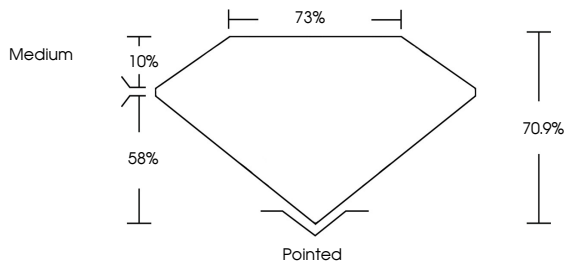

GRADING RESULTS
Carat Weight **1.97 CARAT**
Color Grade **E**
Clarity Grade **VS 1**

ADDITIONAL GRADING INFORMATION
Polish **EXCELLENT**
Symmetry **EXCELLENT**
Fluorescence **NONE**
Inscription(s) **IGI LG642485477**
Comments: This Laboratory Grown Diamond was created by Chemical Vapor Deposition (CVD) growth process.
Type IIa

July 9, 2024
IGI Report No **LG642485477**
PRINCESS CUT
6.85 X 6.84 X 4.85 MM
Carat Weight **1.97 CARAT**
Color Grade **E**
Clarity Grade **VS 1**
Depth **70.9%**
Table **73%**
Girdle **Medium**
Culet **Pointed**
Polish **EXCELLENT**
Symmetry **EXCELLENT**
Fluorescence **NONE**
Inscription(s) **IGI LG642485477**
Comments: This Laboratory Grown Diamond was created by Chemical Vapor Deposition (CVD) growth process.
Type IIa

July 9, 2024
IGI Report Number **LG642485477**
Description **LABORATORY GROWN DIAMOND**
Shape and Cutting Style **PRINCESS CUT**
Measurements **6.85 X 6.84 X 4.85 MM**

GRADING RESULTS
Carat Weight **1.97 CARAT**
Color Grade **E**
Clarity Grade **VS 1**

PROPORTIONS

CLARITY CHARACTERISTICS

KEY TO SYMBOLS
Red symbols indicate internal characteristics.
Green symbols indicate external characteristics.

Sample Image Used

COLOR

D E F G H I J Faint Very Light Light