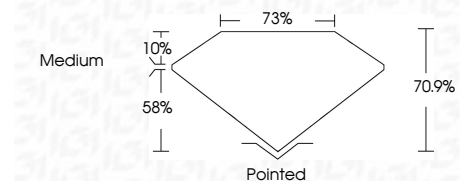

ELECTRONIC COPY

LG642485477
Report verification at igi.org

July 9, 2024
IGI Report Number **LG642485477**
Description **LABORATORY GROWN DIAMOND**
Shape and Cutting Style **PRINCESS CUT**
Measurements **6.85 X 6.84 X 4.85 MM**

GRADING RESULTS
Carat Weight **1.97 CARAT**
Color Grade **E**
Clarity Grade **VS 1**

ADDITIONAL GRADING INFORMATION
Polish **EXCELLENT**
Symmetry **EXCELLENT**
Fluorescence **NONE**
Inscription(s) **IGI LG642485477**
Comments: This Laboratory Grown Diamond was created by Chemical Vapor Deposition (CVD) growth process.
Type IIa

July 9, 2024
IGI Report No **LG642485477**
PRINCESS CUT
6.85 X 6.84 X 4.85 MM
Carat Weight **1.97 CARAT**
Color Grade **E**
Clarity Grade **VS 1**
Depth **70.9%**
Table **73%**
Girdle **Medium**
Culet **Pointed**
Polish **EXCELLENT**
Symmetry **EXCELLENT**
Fluorescence **NONE**
Inscription(s) **IGI LG642485477**
Comments: This Laboratory Grown Diamond was created by Chemical Vapor Deposition (CVD) growth process.
Type IIa

July 9, 2024
IGI Report Number **LG642485477**
Description **LABORATORY GROWN DIAMOND**
Shape and Cutting Style **PRINCESS CUT**
Measurements **6.85 X 6.84 X 4.85 MM**

GRADING RESULTS
Carat Weight **1.97 CARAT**
Color Grade **E**
Clarity Grade **VS 1**