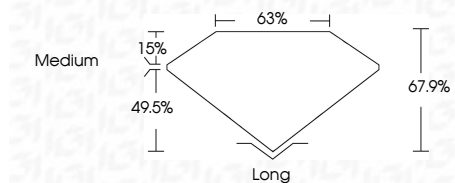

ELECTRONIC COPY

LG642487012
Report verification at igi.org

July 11, 2024
IGI Report Number **LG642487012**
Description **LABORATORY GROWN DIAMOND**
Shape and Cutting Style **EMERALD CUT**
Measurements **7.14 X 5.23 X 3.55 MM**

GRADING RESULTS

Carat Weight **1.29 CARAT**
Color Grade **E**
Clarity Grade **VS 1**

ADDITIONAL GRADING INFORMATION

Polish **EXCELLENT**
Symmetry **EXCELLENT**
Fluorescence **NONE**
Inscription(s) **IGI LG642487012**
Comments: This Laboratory Grown Diamond was created by Chemical Vapor Deposition (CVD) growth process. Type IIa

IGI

July 11, 2024
IGI Report No. **LG642487012**
EMERALD CUT
Carat Weight **1.29 CARAT**
Color Grade **E**
Clarity Grade **VS 1**
Depth **67.9%**
Table **63%**
Girdle **Medium**
Culet **Long**
Polish **EXCELLENT**
Symmetry **EXCELLENT**
Fluorescence **NONE**
Inscription(s) **IGI LG642487012**
Comments: This Laboratory Grown Diamond was created by Chemical Vapor Deposition (CVD) growth process. Type IIa

LABORATORY GROWN DIAMOND REPORT

July 11, 2024
IGI Report Number **LG642487012**
Description **LABORATORY GROWN DIAMOND**
Shape and Cutting Style **EMERALD CUT**
Measurements **7.14 X 5.23 X 3.55 MM**

GRADING RESULTS