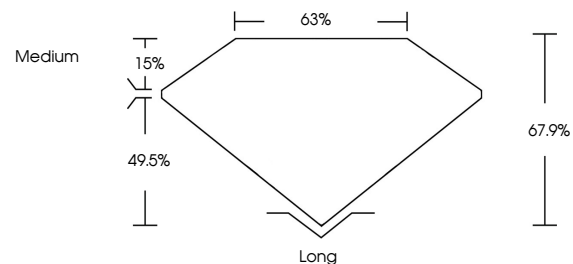

IGI

July 11, 2024
IGI Report No. **LG642487012**
EMERALD CUT
Carat Weight **1.29 CARAT**
Color Grade **E**
Clarity Grade **VS 1**
Depth **67.9%**
Table **63%**
Girdle **Medium**
Culet **Long**
Polish **EXCELLENT**
Symmetry **EXCELLENT**
Fluorescence **NONE**
Inscription(s) **IGI LG642487012**
Comments: This Laboratory Grown Diamond was created by Chemical Vapor Deposition (CVD) growth process. Type IIa

LABORATORY GROWN DIAMOND REPORT

July 11, 2024
IGI Report Number **LG642487012**
Description **LABORATORY GROWN DIAMOND**
Shape and Cutting Style **EMERALD CUT**
Measurements **7.14 X 5.23 X 3.55 MM**

GRADING RESULTS

Carat Weight **1.29 CARAT**
Color Grade **E**
Clarity Grade **VS 1**

ADDITIONAL GRADING INFORMATION

Polish **EXCELLENT**
Symmetry **EXCELLENT**
Fluorescence **NONE**
Inscription(s) **IGI LG642487012**

Comments: This Laboratory Grown Diamond was created by Chemical Vapor Deposition (CVD) growth process. Type IIa

PROPORTIONS

Sample Image Used

CLARITY CHARACTERISTICS

KEY TO SYMBOLS

Red symbols indicate internal characteristics.
Green symbols indicate external characteristics.

COLOR

D E F G H I J Faint Very Light Light