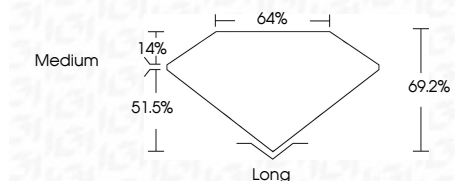

ELECTRONIC COPY

LG642488885
Report verification at igi.org

July 9, 2024
IGI Report Number **LG642488885**
Description **LABORATORY GROWN DIAMOND**
Shape and Cutting Style **EMERALD CUT**
Measurements **6.90 X 4.84 X 3.35 MM**

GRADING RESULTS
Carat Weight **1.09 CARAT**
Color Grade **D**
Clarity Grade **VS 1**

ADDITIONAL GRADING INFORMATION
Polish **EXCELLENT**
Symmetry **EXCELLENT**
Fluorescence **NONE**
Inscription(s) **IGI LG642488885**
Comments: This Laboratory Grown Diamond was created by Chemical Vapor Deposition (CVD) growth process. Type IIa

July 9, 2024
IGI Report No. **LG642488885**
EMERALD CUT
Carat Weight **1.09 CARAT**
Color Grade **D**
Clarity Grade **VS 1**
Depth **69.2%**
Table **64%**
Girdle **Medium**
Culet **Long**
Polish **EXCELLENT**
Symmetry **EXCELLENT**
Fluorescence **NONE**
Inscription(s) **IGI LG642488885**
Comments: This Laboratory Grown Diamond was created by Chemical Vapor Deposition (CVD) growth process. Type IIa

LABORATORY GROWN DIAMOND REPORT

July 9, 2024
IGI Report Number **LG642488885**
Description **LABORATORY GROWN DIAMOND**
Shape and Cutting Style **EMERALD CUT**
Measurements **6.90 X 4.84 X 3.35 MM**

GRADING RESULTS
Carat Weight **1.09 CARAT**
Color Grade **D**
Clarity Grade **VS 1**