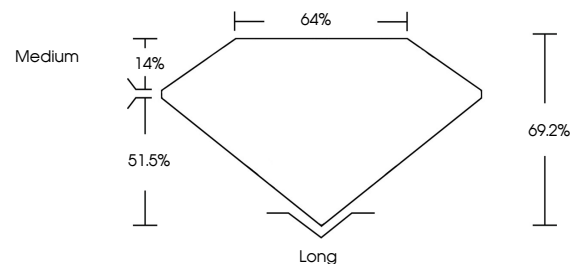

July 9, 2024
IGI Report No. **LG642488885**
EMERALD CUT
Carat Weight **1.09 CARAT**
Color Grade **D**
Clarity Grade **VS 1**
Depth **69.2%**
Table **64%**
Girdle **Medium**
Culet **Long**
Polish **EXCELLENT**
Symmetry **EXCELLENT**
Fluorescence **NONE**
Inscription(s) **IGI LG642488885**
Comments: This Laboratory Grown Diamond was created by Chemical Vapor Deposition (CVD) growth process. Type IIa

LABORATORY GROWN DIAMOND REPORT

July 9, 2024
IGI Report Number **LG642488885**
Description **LABORATORY GROWN DIAMOND**
Shape and Cutting Style **EMERALD CUT**
Measurements **6.90 X 4.84 X 3.35 MM**

GRADING RESULTS
Carat Weight **1.09 CARAT**
Color Grade **D**
Clarity Grade **VS 1**

PROPORTIONS

Sample Image Used

CLARITY CHARACTERISTICS

KEY TO SYMBOLS

Red symbols indicate internal characteristics.
Green symbols indicate external characteristics.

COLOR

D E F G H I J Faint Very Light Light