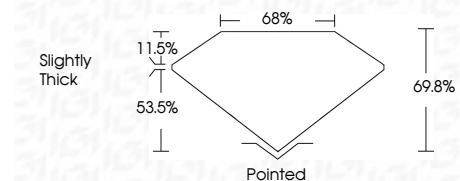

Measurements **9.04 X 6.32 X 4.41 MM**

GRADING RESULTS

Carat Weight **2.26 CARATS**
Color Grade **F**
Clarity Grade **VS 2**

ADDITIONAL GRADING INFORMATION

Polish **EXCELLENT**
Symmetry **EXCELLENT**
Fluorescence **NONE**
Inscription(s) **(IGI) LG642492187**
Comments: This Laboratory Grown Diamond was created by Chemical Vapor Deposition (CVD) growth process. Type IIa

July 13, 2024
IGI Report No **LG642492187**
CUT CORNERED RECT. MODIFIED BRILLIANT
9.04 X 6.32 X 4.41 MM
Carat Weight **2.26 CARATS**
Color Grade **F**
Clarity Grade **VS 2**
Depth **11.5%**
Table **53.5%**
Girdle **Slightly Thick**
Culet **Pointed**
Polish **EXCELLENT**
Symmetry **EXCELLENT**
Fluorescence **NONE**
Inscription(s) **(IGI) LG642492187**
Comments: This Laboratory Grown Diamond was created by Chemical Vapor Deposition (CVD) growth process. Type IIa

LABORATORY GROWN DIAMOND REPORT

July 13, 2024
IGI Report Number **LG642492187**
Description **LABORATORY GROWN DIAMOND**
Shape and Cutting Style **CUT CORNERED RECTANGULAR
MODIFIED BRILLIANT**
Measurements **9.04 X 6.32 X 4.41 MM**

GRADING RESULTS

Carat Weight **2.26 CARATS**
Color Grade **F**
Clarity Grade **VS 2**

ADDITIONAL GRADING INFORMATION

Polish **EXCELLENT**
Symmetry **EXCELLENT**
Fluorescence **NONE**
Inscription(s) **(IGI) LG642492187**