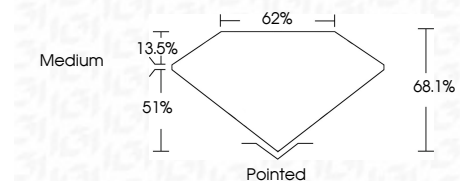

Measurements **7.27 X 4.96 X 3.38 MM**

GRADING RESULTS

Carat Weight **1.07 CARAT**
Color Grade **F**
Clarity Grade **VS 2**

ADDITIONAL GRADING INFORMATION

Polish **EXCELLENT**
Symmetry **EXCELLENT**
Fluorescence **NONE**
Inscription(s) **(IGI) LG642495759**
Comments: This Laboratory Grown Diamond was created by Chemical Vapor Deposition (CVD) growth process. Type IIa

July 10, 2024
IGI Report No. **LG642495759**
CUT CORNERED RECT. MODIFIED BRILLIANT
7.27 X 4.96 X 3.38 MM
Carat Weight **1.07 CARAT**
Color Grade **F**
Clarity Grade **VS 2**
Depth **68.1%**
Table **62%**
Girdle **Medium**
Culet **Pointed**
Polish **EXCELLENT**
Symmetry **EXCELLENT**
Fluorescence **NONE**
Inscription(s) **(IGI) LG642495759**
Comments: This Laboratory Grown Diamond was created by Chemical Vapor Deposition (CVD) growth process. Type IIa

LABORATORY GROWN DIAMOND REPORT

July 10, 2024
IGI Report Number **LG642495759**
Description **LABORATORY GROWN DIAMOND**
Shape and Cutting Style **CUT CORNERED RECTANGULAR
MODIFIED BRILLIANT**
Measurements **7.27 X 4.96 X 3.38 MM**

GRADING RESULTS

Carat Weight **1.07 CARAT**
Color Grade **F**
Clarity Grade **VS 2**

ADDITIONAL GRADING INFORMATION

Polish **EXCELLENT**
Symmetry **EXCELLENT**
Fluorescence **NONE**
Inscription(s) **(IGI) LG642495759**