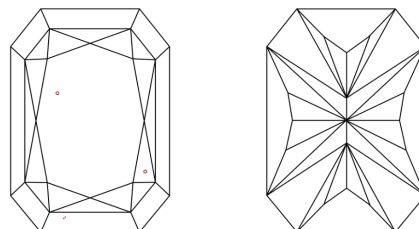

CLARITY CHARACTERISTICS

KEY TO SYMBOLS

Red symbols indicate internal characteristics.
Green symbols indicate external characteristics.

COLOR

D E F G H I J Faint Very Light Light

CLARITY

IF	VS¹⁻²	VS¹⁻²	SI¹⁻²	I¹⁻³
Internally Flawless	Very Very Slightly Included	Very Slightly Included	Slightly Included	Included