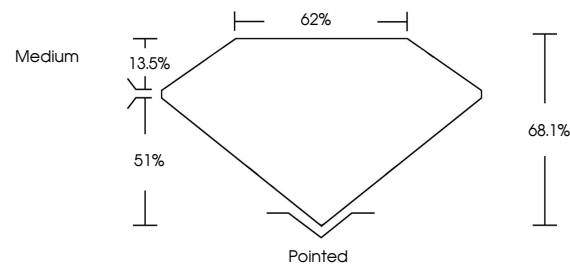

Measurements **7.27 X 4.96 X 3.38 MM**

GRADING RESULTS

Carat Weight **1.07 CARAT**
Color Grade **F**
Clarity Grade **VS 2**

ADDITIONAL GRADING INFORMATION

Polish **EXCELLENT**
Symmetry **EXCELLENT**
Fluorescence **NONE**
Inscription(s) **(IGI) LG642495759**
Comments: This Laboratory Grown Diamond was created by Chemical Vapor Deposition (CVD) growth process. Type IIa

July 10, 2024
IGI Report No. **LG642495759**
CUT CORNERED RECT. MODIFIED BRILLIANT
7.27 X 4.96 X 3.38 MM
Carat Weight **1.07 CARAT**
Color Grade **F**
Clarity Grade **VS 2**
Depth **68.1%**
Table **62%**
Girdle **Medium**
Culet **Pointed**
Polish **EXCELLENT**
Symmetry **EXCELLENT**
Fluorescence **NONE**
Inscription(s) **(IGI) LG642495759**
Comments: This Laboratory Grown Diamond was created by Chemical Vapor Deposition (CVD) growth process. Type IIa

GRADING RESULTS

Carat Weight **1.07 CARAT**
Color Grade **F**
Clarity Grade **VS 2**

ADDITIONAL GRADING INFORMATION

Polish **EXCELLENT**
Symmetry **EXCELLENT**
Fluorescence **NONE**
Inscription(s) **(IGI) LG642495759**

Comments: This Laboratory Grown Diamond was created by Chemical Vapor Deposition (CVD) growth process. Type IIa

PROPORTIONS

Sample Image Used

CLARITY CHARACTERISTICS

KEY TO SYMBOLS

Red symbols indicate internal characteristics.
Green symbols indicate external characteristics.