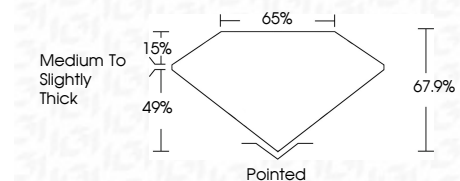

ELECTRONIC COPY

LG642498118
Report verification at igi.org

July 10, 2024
IGI Report Number **LG642498118**
Description **LABORATORY GROWN DIAMOND**

Shape and Cutting Style **CUT CORNERED
RECTANGULAR MODIFIED
BRILLIANT**

Measurements **8.14 X 5.67 X 3.85 MM**

GRADING RESULTS

Carat Weight **1.56 CARAT**
Color Grade **E**
Clarity Grade **VVS 2**

ADDITIONAL GRADING INFORMATION

Polish **EXCELLENT**
Symmetry **EXCELLENT**
Fluorescence **NONE**
Inscription(s) **(IGI) LG642498118**

Comments: This Laboratory Grown Diamond was created by Chemical Vapor Deposition (CVD) growth process. Type IIa

July 10, 2024
IGI Report No **LG642498118**
CUT CORNERED RECT. MODIFIED BRILLIANT
8.14 X 5.67 X 3.85 MM
Carat Weight **1.56 CARAT**
Color Grade **E**
Clarity Grade **VVS 2**
Depth **49%**
Table **15%**
Girdle **Medium to Slightly Thick**
Culet **Pointed**
Polish **EXCELLENT**
Symmetry **EXCELLENT**
Fluorescence **NONE**
Inscription(s) **(IGI) LG642498118**

Comments: This Laboratory Grown Diamond was created by Chemical Vapor Deposition (CVD) growth process. Type IIa

LABORATORY GROWN DIAMOND REPORT

July 10, 2024
IGI Report Number **LG642498118**
Description **LABORATORY GROWN DIAMOND**
Shape and Cutting Style **CUT CORNERED RECTANGULAR
MODIFIED BRILLIANT**
Measurements **8.14 X 5.67 X 3.85 MM**