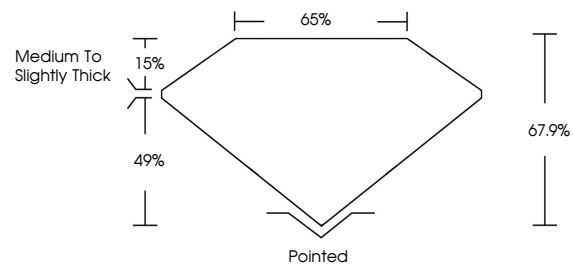

Measurements **8.14 X 5.67 X 3.85 MM**

GRADING RESULTS

Carat Weight **1.56 CARAT**
Color Grade **E**
Clarity Grade **VVS 2**

ADDITIONAL GRADING INFORMATION

Polish **EXCELLENT**
Symmetry **EXCELLENT**
Fluorescence **NONE**
Inscription(s) **(IGI) LG642498118**

Comments: This Laboratory Grown Diamond was created by Chemical Vapor Deposition (CVD) growth process. Type IIa

July 10, 2024
IGI Report No **LG642498118**
CUT CORNERED RECT. MODIFIED BRILLIANT
8.14 X 5.67 X 3.85 MM
Carat Weight **1.56 CARAT**
Color Grade **E**
Clarity Grade **VVS 2**
Depth **49%**
Table **15%**
Girdle **Medium to Slightly Thick**
Culet **Pointed**
Polish **EXCELLENT**
Symmetry **EXCELLENT**
Fluorescence **NONE**
Inscription(s) **(IGI) LG642498118**

GRADING RESULTS

Carat Weight **1.56 CARAT**
Color Grade **E**
Clarity Grade **VVS 2**

ADDITIONAL GRADING INFORMATION

Polish **EXCELLENT**
Symmetry **EXCELLENT**
Fluorescence **NONE**

Inscription(s) **(IGI) LG642498118**

Comments: This Laboratory Grown Diamond was created by Chemical Vapor Deposition (CVD) growth process. Type IIa

PROPORTIONS

Sample Image Used

CLARITY CHARACTERISTICS

KEY TO SYMBOLS

Red symbols indicate internal characteristics.
Green symbols indicate external characteristics.