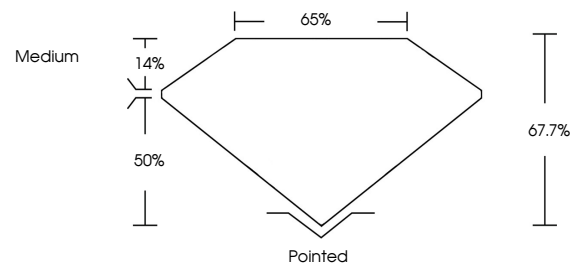

Measurements **7.10 X 4.98 X 3.37 MM**

GRADING RESULTS

Carat Weight **1.02 CARAT**
Color Grade **E**
Clarity Grade **VVS 1**

ADDITIONAL GRADING INFORMATION

Polish **EXCELLENT**
Symmetry **EXCELLENT**
Fluorescence **NONE**
Inscription(s) **IGI LG642499999**

Comments: This Laboratory Grown Diamond was created by Chemical Vapor Deposition (CVD) growth process. Type IIa

August 27, 2024
IGI Report No **LG642499999**
CUT CORNERED RECT. MODIFIED BRILLIANT
7.10 X 4.98 X 3.37 MM
Carat Weight **1.02 CARAT**
Color Grade **E**
Clarity Grade **VVS 1**
Depth **67.7%**
Table **14%**
Girdle **Medium**
Culet **Pointed**
Polish **EXCELLENT**
Symmetry **EXCELLENT**
Fluorescence **NONE**
Inscription(s) **IGI LG642499999**
Comments: This Laboratory Grown Diamond was created by Chemical Vapor Deposition (CVD) growth process. Type IIa

GRADING RESULTS

Carat Weight **1.02 CARAT**
Color Grade **E**
Clarity Grade **VVS 1**

ADDITIONAL GRADING INFORMATION

Polish **EXCELLENT**
Symmetry **EXCELLENT**
Fluorescence **NONE**

Inscription(s) **IGI LG642499999**

Comments: This Laboratory Grown Diamond was created by Chemical Vapor Deposition (CVD) growth process. Type IIa

PROPORTIONS

Sample Image Used

CLARITY CHARACTERISTICS

KEY TO SYMBOLS

Red symbols indicate internal characteristics.
Green symbols indicate external characteristics.