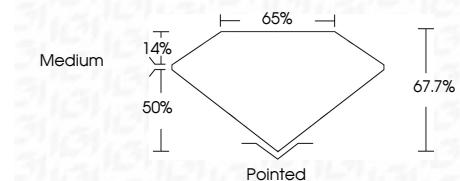

ELECTRONIC COPY

LG642499999
Report verification at igi.org

August 27, 2024
IGI Report Number **LG642499999**
Description **LABORATORY GROWN DIAMOND**

Shape and Cutting Style **CUT CORNERED
RECTANGULAR MODIFIED
BRILLIANT**

Measurements **7.10 X 4.98 X 3.37 MM**

GRADING RESULTS

Carat Weight **1.02 CARAT**
Color Grade **E**
Clarity Grade **VVS 1**

ADDITIONAL GRADING INFORMATION

Polish **EXCELLENT**
Symmetry **EXCELLENT**
Fluorescence **NONE**
Inscription(s) **IGI LG642499999**

Comments: This Laboratory Grown Diamond was created by Chemical Vapor Deposition (CVD) growth process. Type IIa

August 27, 2024
IGI Report No **LG642499999**
CUT CORNERED RECT. MODIFIED BRILLIANT
7.10 X 4.98 X 3.37 MM
Carat Weight **1.02 CARAT**
Color Grade **E**
Clarity Grade **VVS 1**
Depth **67.7%**
Table **14%**
Girdle **Medium**
Culet **Pointed**
Polish **EXCELLENT**
Symmetry **EXCELLENT**
Fluorescence **NONE**
Inscription(s) **IGI LG642499999**
Comments: This Laboratory Grown Diamond was created by Chemical Vapor Deposition (CVD) growth process. Type IIa

LABORATORY GROWN DIAMOND REPORT

August 27, 2024
IGI Report Number **LG642499999**
Description **LABORATORY GROWN DIAMOND**
Shape and Cutting Style **CUT CORNERED RECTANGULAR
MODIFIED BRILLIANT**
Measurements **7.10 X 4.98 X 3.37 MM**